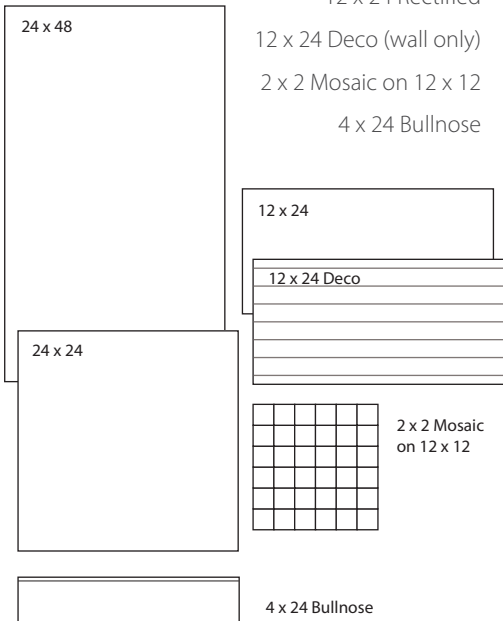

GALLANT

SPECIFICATIONS

Name	Surface Art Gallant
Colors	4: Bianco, Noce, Cinder, Grigio
Material	Rectified Italian Impervious Porcelain
Rating	Commercial
Variation	Level 2
Installation	Floor, Wall, Interior, Exterior
PEI	IV
DCOF	> 0.42
Sizes Available	24 x 48 Rectified 24 x 24 Rectified 12 x 24 Rectified 12 x 24 Deco (wall only) 2 x 2 Mosaic on 12 x 12 4 x 24 Bullnose