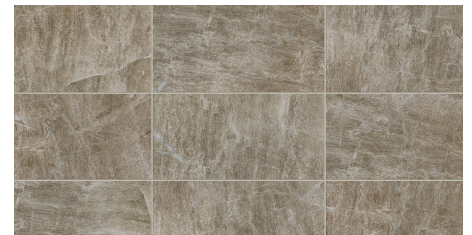

surface art

SPECIFICATIONS

Name	Surface Art Miraloma
Colors	4: Grey, Bianco, Sand, Taupe
Material	Impervious Italian Porcelain
Rating	Heavy Commercial, Interior & Exterior Use
PEI	IV
Variation	Level 4
MOHS	>5
DCOF	> 0.42
Installation	Floor, Wall
Sizes Available	12 x 24, 12 x 12, 3 x 12 Bullnose, 8 x 16, 2 x 2 Mosaic on 12 x 12, 4" Hexagon Mosaic on 12 x 12

COLORS

Grey Shown above

Bianco

Sand

Taupe