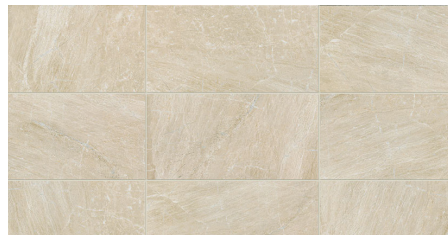

surface art

SPECIFICATIONS

Name	Surface Art Miraloma
Colors	4: Grey, Bianco, Sand, Taupe
Material	Impervious Italian Porcelain
Rating	Heavy Commercial, Interior & Exterior Use
PEI	IV
Variation	Level 4
MOHS	>5
DCOF	> 0.42
Installation	Floor, Wall
Sizes Available	12 x 24, 12 x 12, 3 x 12 Bullnose, 8 x 16, 2 x 2 Mosaic on 12 x 12, 4" Hexagon Mosaic on 12 x 12

COLORS

Grey Shown above

Bianco

Sand

Taupe