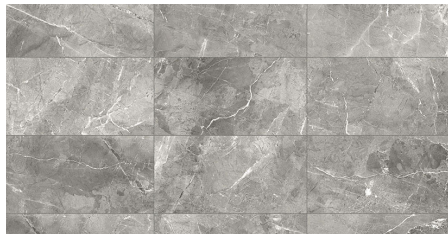

surface art

SPECIFICATIONS

Name	Surface Art Majestic
Colors	4: Carbon Stone, Ivory Stone, Mica Stone, Sand Stone
Material	Impervious European Porcelain
Rating	Heavy Commercial, Interior & Exterior Use
PEI	IV
Variation	Level 3
MOHS	7
SCOF Wet	>0.60
SCOF Dry	> 0.80
DCOF	> 0.63
Installation	Floor, Wall
Sizes Available	12 x 24, 13 x 13, 3 x 13 Bullnose, 2 x 2 Mosaic on 13 x 13, 10 x 20 Glossy Wall, 3 x 10 Wall Bullnose

COLORS

Carbon Stone *Shown above*

Ivory Stone

Mica Stone

Sand Stone