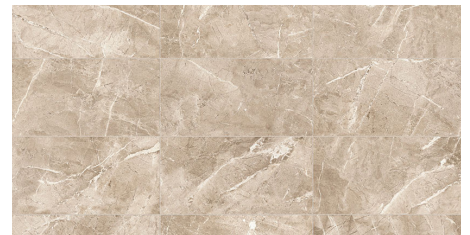

surface art

SPECIFICATIONS

Name	Surface Art Majestic
Colors	4: Carbon Stone, Ivory Stone, Mica Stone, Sand Stone
Material	Impervious European Porcelain
Rating	Heavy Commercial, Interior & Exterior Use
PEI	IV
Variation	Level 3
MOHS	7
SCOF Wet	>0.60
SCOF Dry	> 0.80
DCOF	> 0.63
Installation	Floor, Wall
Sizes Available	12 x 24, 13 x 13, 3 x 13 Bullnose, 2 x 2 Mosaic on 13 x 13, 10 x 20 Glossy Wall, 3 x 10 Wall Bullnose

COLORS

Carbon Stone *Shown above*

Ivory Stone

Mica Stone

Sand Stone