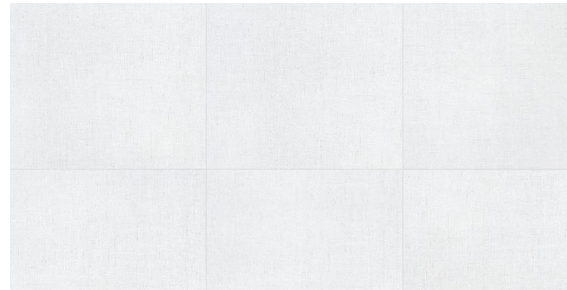

SPECIFICATIONS

| | |
|-----------------|---|
| Name | Surface Art Kimberly |
| Colors | 3: Carbon, Ice, Ivory |
| Material | European Vitreous Porcelain |
| Sizes Available | 13 x 13, 3 x 13 Bullnose, 2 x 2 Mosaic on 13 x 13, 10 x 16 Wall, 3 x 10 Wall Bullnose |
| Rating | Heavy Commercial, Interior Use |
| PEI | IV |
| Variation | Level 2 |
| MOHS | 6 |
| SCOF Wet | <0.60 |
| SCOF Dry | >0.90 |
| DCOF | <0.42 |

SIZES AVAILABLE

COLOR OPTIONS

Carbon (Shown Above)

Ice

Ivory