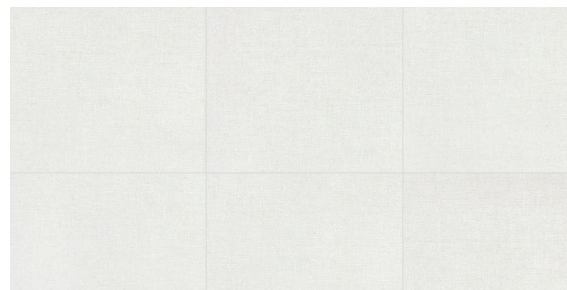

SPECIFICATIONS

| | |
|-----------------|---|
| Name | Surface Art Kimberly |
| Colors | 3: Carbon, Ice, Ivory |
| Material | European Vitreous Porcelain |
| Sizes Available | 13 x 13, 3 x 13 Bullnose, 2 x 2 Mosaic on 13 x 13, 10 x 16 Wall, 3 x 10 Wall Bullnose |
| Rating | Heavy Commercial, Interior Use |
| PEI | IV |
| Variation | Level 2 |
| MOHS | 6 |
| SCOF Wet | <0.60 |
| SCOF Dry | >0.90 |
| DCOF | <0.42 |

SIZES AVAILABLE

COLOR OPTIONS

Carbon (Shown Above)

Ice

Ivory