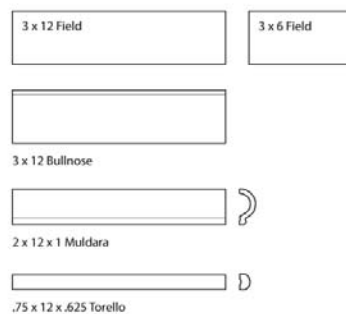

SIZES AVAILABLE

White