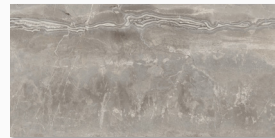

PERATING IV VARIATION 2 USAGE INT EXT

White

Onyx

Calacatta (shown)

Greige

DELUXE

SPECIFICATIONS

- Rectified Porcelain
- Honed & Polished Finishes
- Interior & Exterior Use
- Floor & Wall Applications