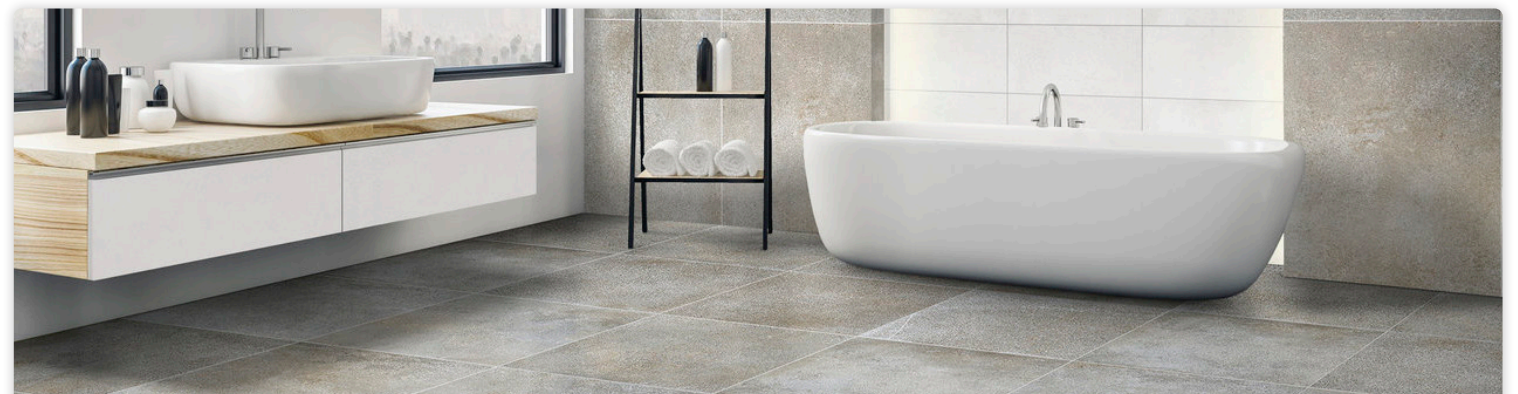

MANHATTAN

SPECIFICATIONS

- Rectified Porcelain
- Interior & Exterior Use
- Floor & Wall Applications

SIZES AVAILABLE

- Field: 12 x 24, 24 x 24, 24 x 48
- Cuts*: 4 x 12, 6 x 12
- Bullnose: 4 x 24
- Mosaics: 2 x 2 on 12 x 12, 3 x 4 Stack on 12 x 12