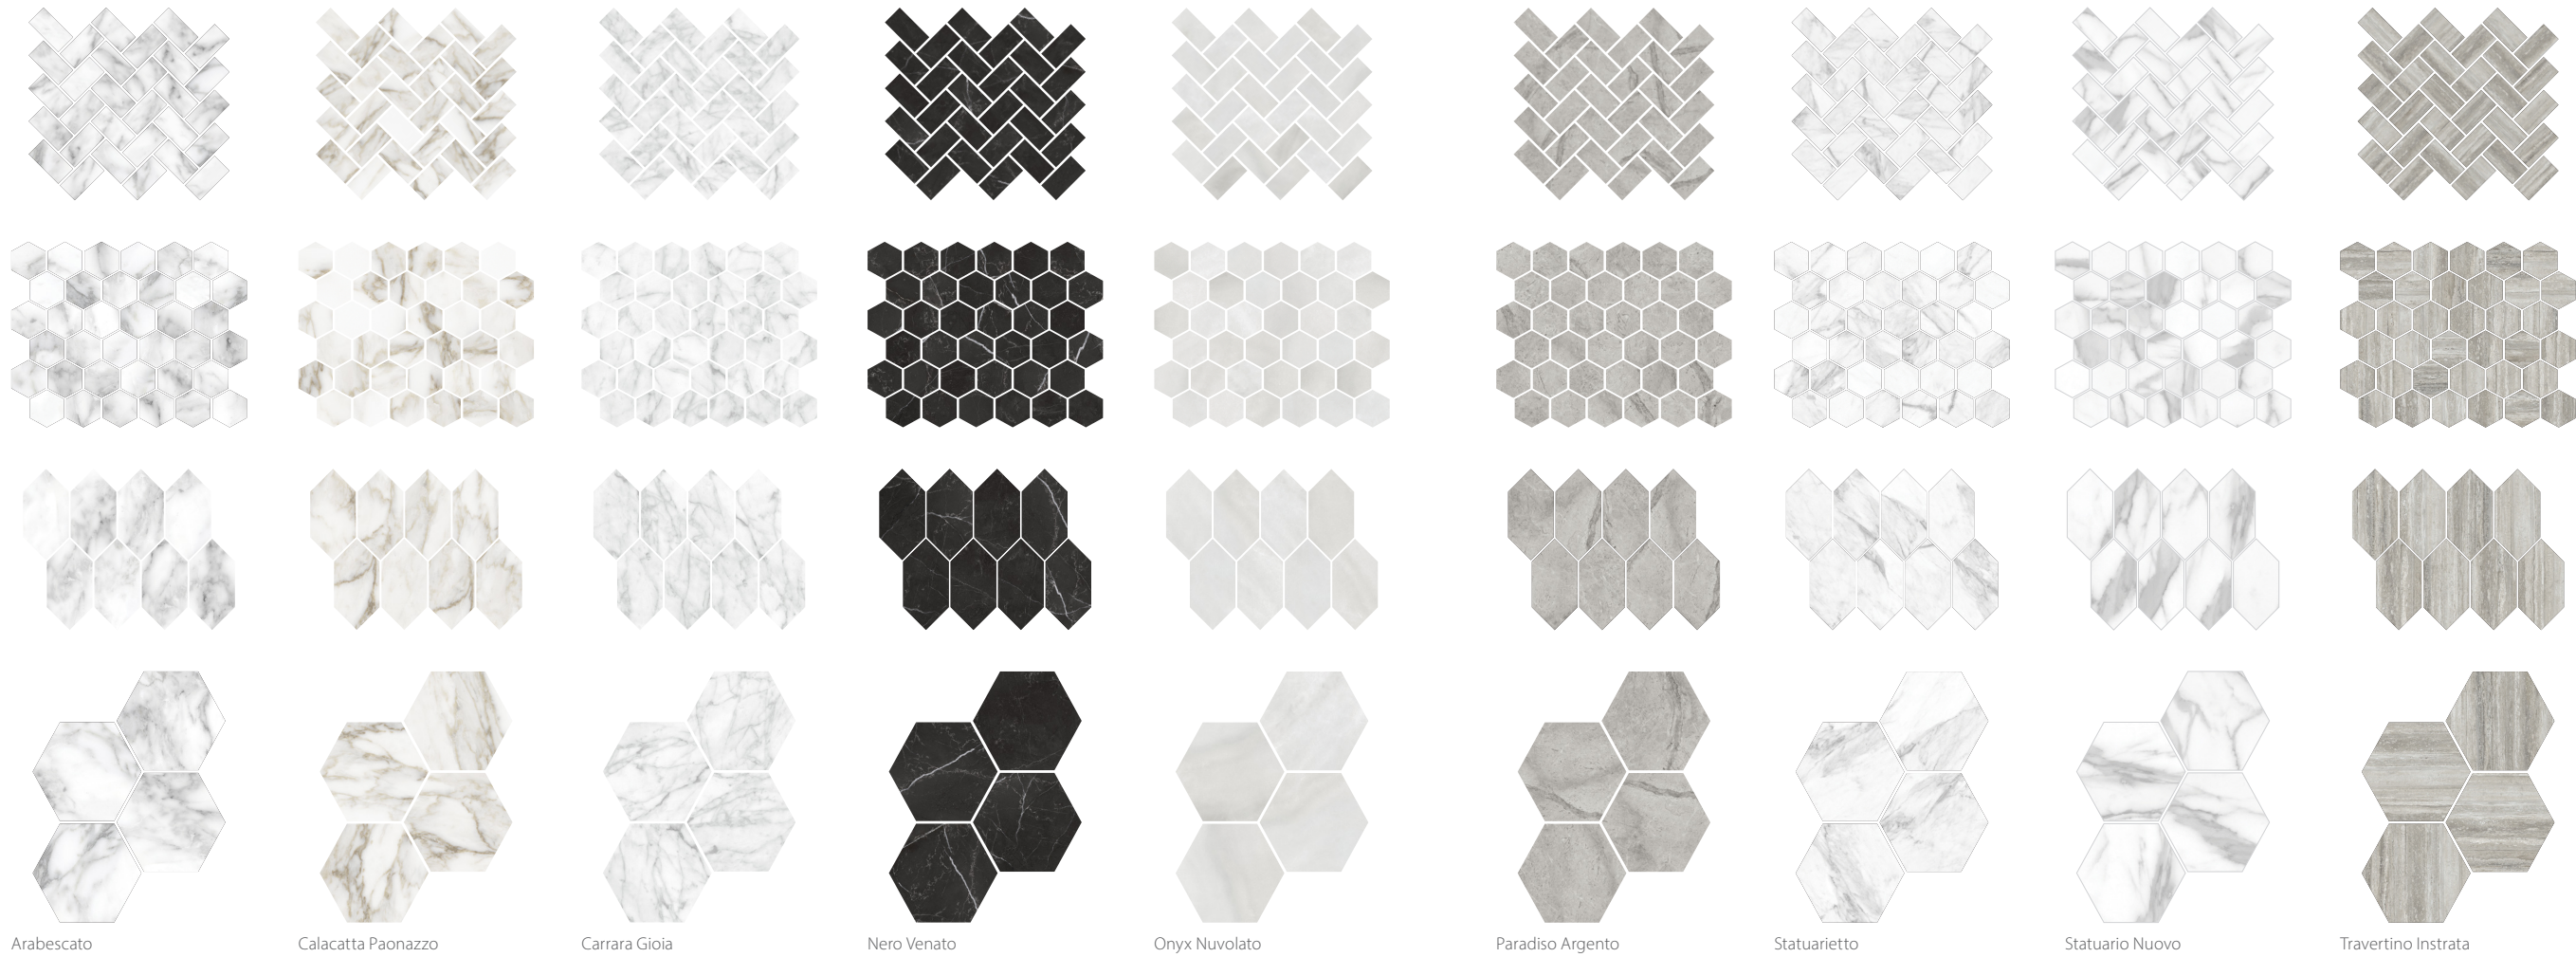

VIENNA 2 x 2 Hexagon on 12 x 12, 1.5 x 3 Herringbone on 12 x 12, 3 x 6 Elongated Hexagon, 6 x 6 Hexagon. Also available but not shown: 2 x 2 on 12x12.

Arabescato

Calacatta Paonazzo

Carrara Gioia

Nero Venato