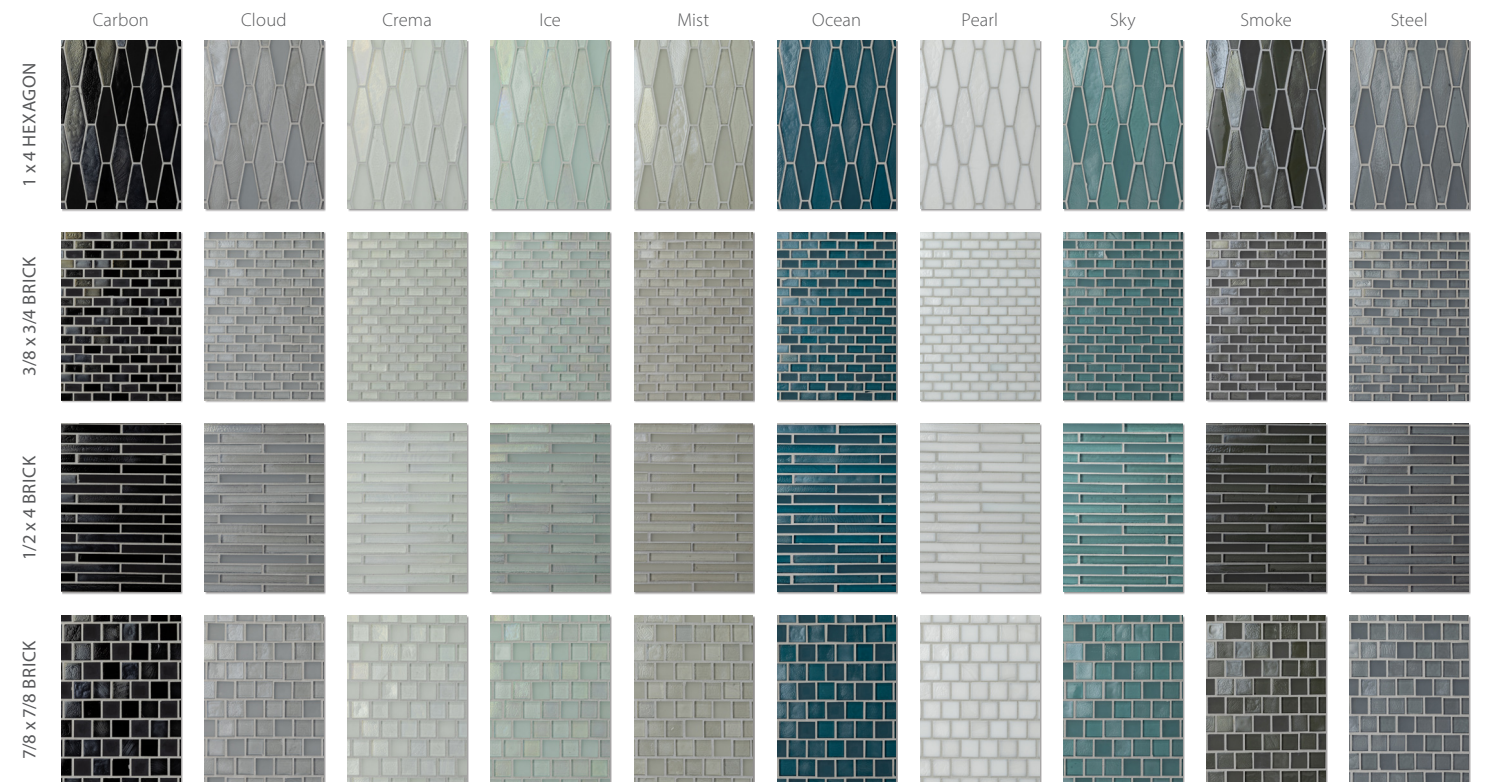

TRIVIUM Paper face mounted glass mosaics on 12 x 12. Interior and exterior, floor and wall applications.