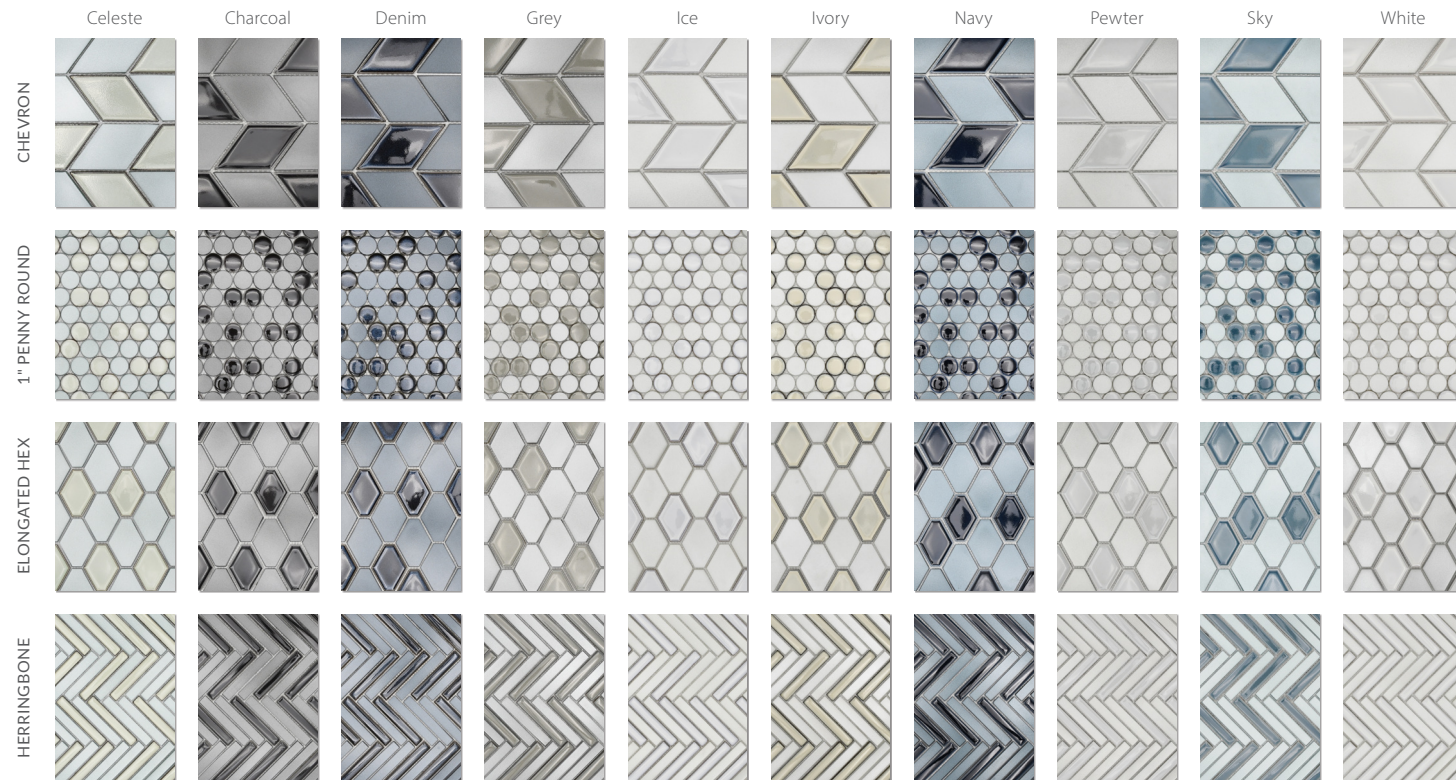

TIMBER

Hazelnut
Cocoa

BELIZE

Exotic Walnut
Exotic Natural

Exotic Blend
Exotic Natural

GLASS MOSAICS

BELLEVUE GLASS Glass mosaics on 12 x 12. Interior floor and wall applications.

Calacatta Gold (Arabesque shown left)

Statuario (Long Arrow shown right)

TRIVIUM Paper face mounted glass mosaics on 12 x 12. Interior and exterior, floor and wall applications.

GLASS MOSAICS

MICRO CRYSTAL I Glass mosaics with satin finish on 12 x 12.

MICRO CRYSTAL II Glass mosaics with satin finish on 12 x 12.

GARDA Porcelain and glass mix mosaics on 12 x 12. Interior wall applications.

WOOD-LOOK MOSAICS

These wood-look porcelain mosaics are available in 1 x 6 Parquet on 12 x 12, 2 x 2 Basketweave on 12 x 12 in all colors