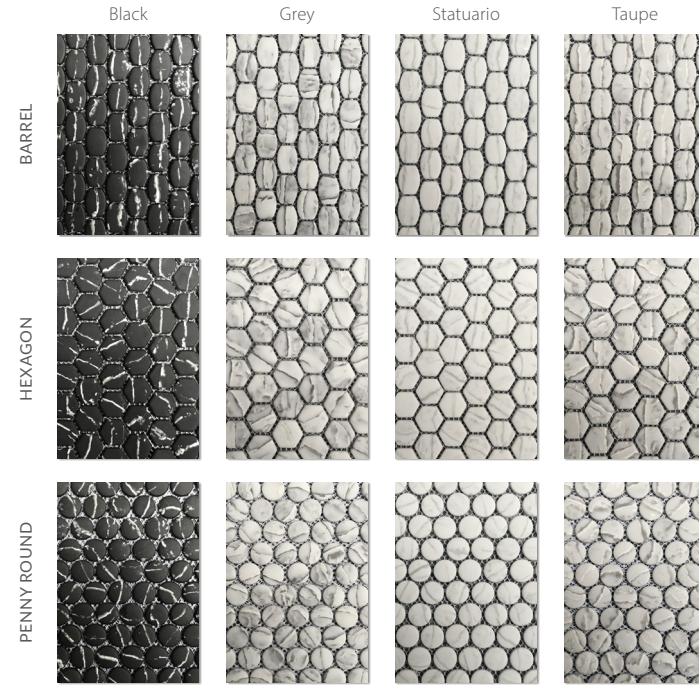

WOOD-LOOK MOSAICS These wood-look porcelain mosaics are available in 1 x 6 Parquet on 12 x 12, 2 x 2 Basketweave on 12 x 12 in all colors

NETHERLANDS

Bianco
Noce

BELGIUM

Cappuccino
Latte

SEAPORT

Driftwood
Ash

TIMBER

Hazelnut
Cocoa

BELIZE

Exotic Walnut
Exotic Natural

Exotic Blend
Exotic Natural

GLASS MOSAICS

BELLEVUE GLASS Glass mosaics on 12 x 12. Interior floor and wall applications.

Calacatta Gold (Arabesque shown left)

Statuario (Long Arrow shown right)

TRIVIUM Paper face mounted glass mosaics on 12 x 12. Interior and exterior, floor and wall applications.

GLASS MOSAICS

MICRO CRYSTAL I Glass mosaics with satin finish on 12 x 12.

MICRO CRYSTAL II Glass mosaics with satin finish on 12 x 12.

GARDA Porcelain and glass mix mosaics on 12 x 12. Interior wall applications.

WOOD-LOOK MOSAICS

These wood-look porcelain mosaics are available in 1 x 6 Parquet on 12 x 12, 2 x 2 Basketweave on 12 x 12 in all colors