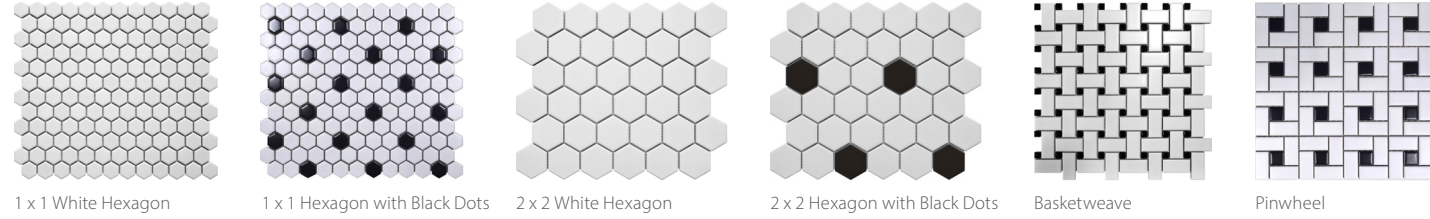

Calacatta

TREVISO

Available in Polished or Honed finishes: 1.5 x 6 Stack on 12 x 12, 1.5 x 1.5 on 12 x 12, 3 x 4 Stack on 12 x 12, 1 x 6 Parquet on 12 x 12.

STREAM

Available in Natural & Lappato finishes: 1.5 x 6 Herringbone on 12 x 18, 1.5 x 3 Basketweave on 12 x 12, 2 x 4 Stack on 12 x 12. Also available but not shown: 2 x 2 on 12 x 12.

EARTH STONE

2 x 2 on 12 x 12, 1.5 x 3 Herringbone on 12 x 12, 1.5 x 3 Basketweave on 12 x 12.

VENATO Carrara Satin

2 x 2 on 12 x 12, 3 x 6 Brick on 12 x 12, 1.5 x 6 Herringbone on 12 x 18.

CIRCUIT Matte porcelain mosaics on 12 x 12. Interior floor and wall applications.

WOOD-LOOK MOSAICS These wood-look porcelain mosaics are available in 1 x 6 Parquet on 12 x 12, 2 x 2 Basketweave on 12 x 12 in all colors

NETHERLANDS

Bianco
Noce

BELGIUM

Cappuccino
Latte

SEAPORT

Driftwood
Ash