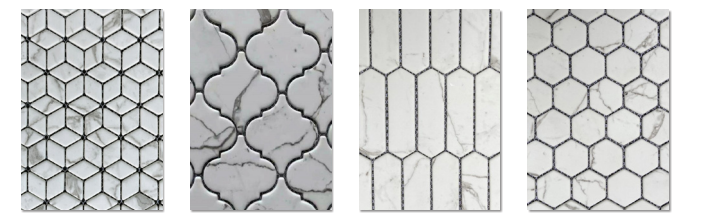

WOOD-LOOK MOSAICS These wood-look porcelain mosaics are available in 1 x 6 Parquet on 12 x 12, 2 x 2 Basketweave on 12 x 12 in all colors

NETHERLANDS

Bianco
Noce

BELGIUM

Cappuccino
Latte

SEAPORT

Driftwood
Ash

TIMBER

Hazelnut
Cocoa

BELIZE

Exotic Walnut
Exotic Natural

Exotic Blend
Exotic Natural

GLASS MOSAICS

BELLEVUE GLASS Glass mosaics on 12 x 12. Interior floor and wall applications.

Calacatta Gold (Arabesque shown left)

Statuario (Long Arrow shown right)

TRIVIUM Paper face mounted glass mosaics on 12 x 12. Interior and exterior, floor and wall applications.

GLASS MOSAICS

MICRO CRYSTAL I Glass mosaics with satin finish on 12 x 12.