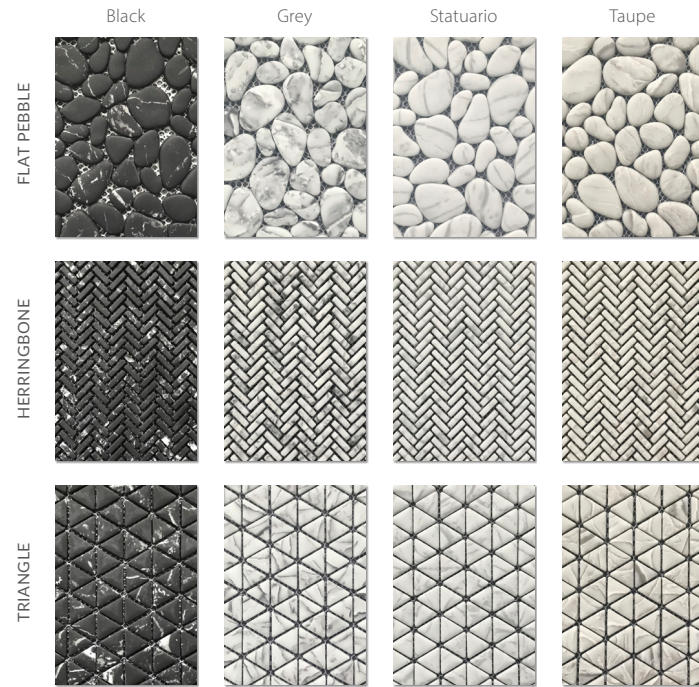

GLASS MOSAICS

MICRO CRYSTAL I Glass mosaics with satin finish on 12 x 12.