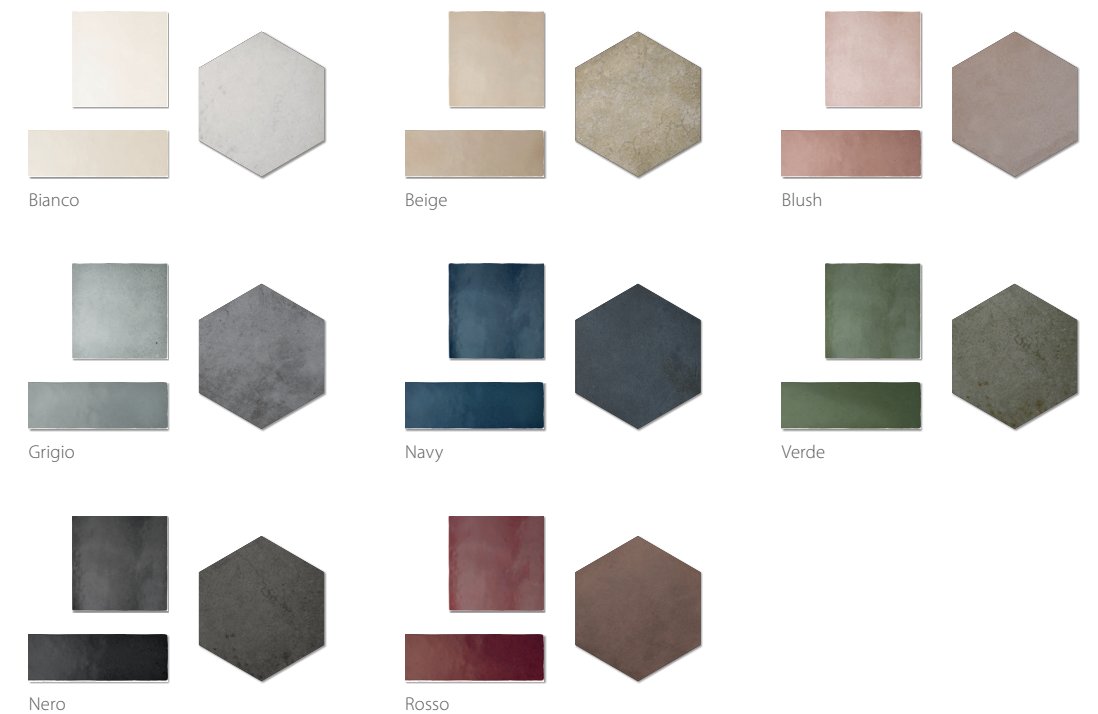

PARKSIDE Spanish matte ceramic with honed finish for wall: 2.5 x 8 Brick, 5 x 5 Square, Coordinating (not matching) 7 x 8 Porcelain Hexagon for floor and wall. Also available but not shown: 0.5 x 8 Wall Pencil.