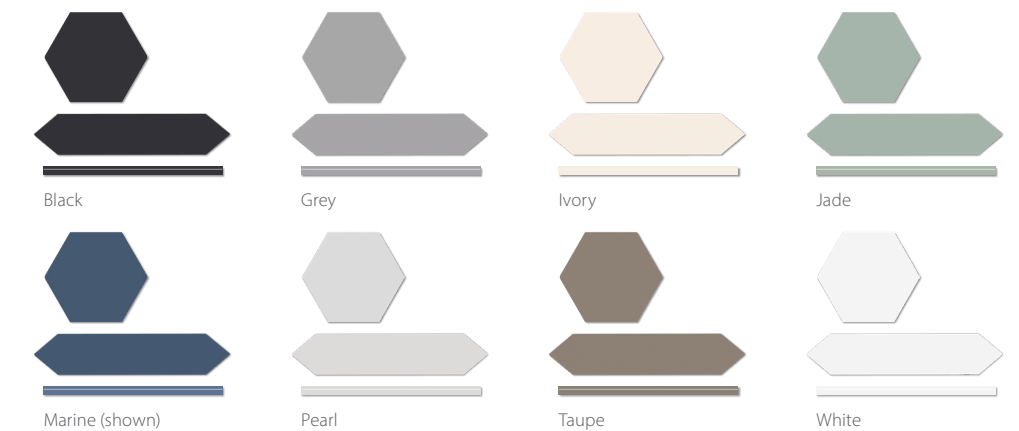

Bianco

Grigio

Azul (shown)

Nero

KEEPSAKE Glossy, handmade wall tile: 2 x 5 Field, 5.5 x 6 Hexagon, 4 x 6 Rhomboid, 0.5 x 12 Hamptons Pencil.

Bianco

Pewter (shown)

Grigio

FORCE Pressed porcelain for interior floor and wall: 2 x 13 Picket, 6 x 7 Hexagon, 0.5 x 12 Quarter Round. Also available but not shown: 3 x 12.

Black

Grey

Ivory

Jade

Marine (shown)

Pearl

Taupe