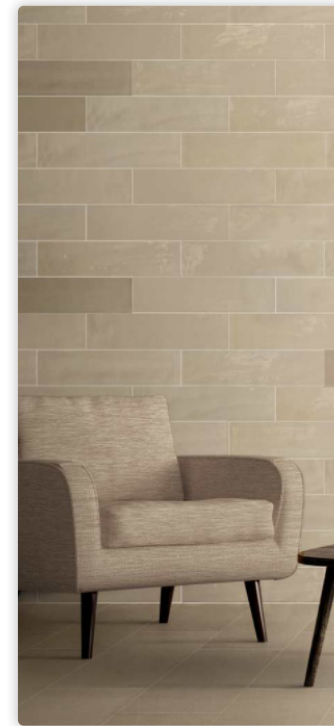

UNIQUE SHAPES & BOLD COLORS