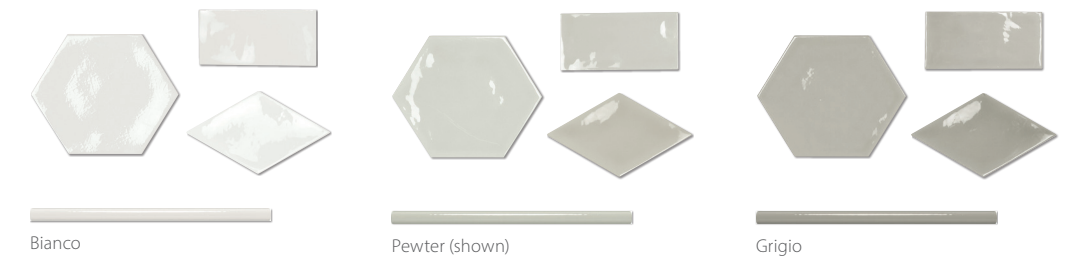

Bianco

Grigio

Azul (shown)

Nero

KEEPSAKE Glossy, handmade wall tile: 2 x 5 Field, 5.5 x 6 Hexagon, 4 x 6 Rhomboid, 0.5 x 12 Hamptons Pencil.

Bianco

Pewter (shown)

Grigio

FORCE Pressed porcelain for interior floor and wall: 2 x 13 Picket, 6 x 7 Hexagon, 0.5 x 12 Quarter Round. Also available but not shown: 3 x 12.

Black

Grey

Ivory

Jade

Marine (shown)

Pearl

Taupe