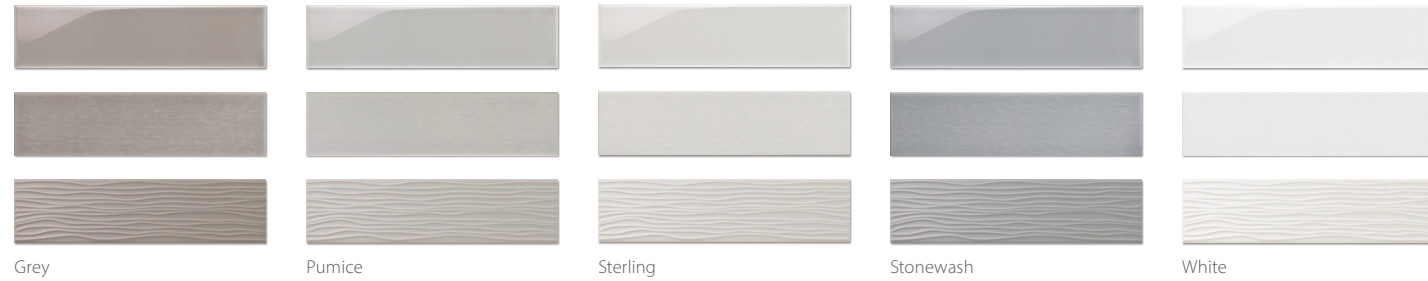

TRADITIONAL SUBWAY

BRAVE Porcelain wall tile with matte finish and rectified edge: 3 x 12.

BATCH Ceramic wall tile available in matte or glossy: 4x12.

KENNADIE Hand-pressed ceramic wall tile with glossy finish. In 3 styles: 4 x 16 Still Glossy (top), 4 x 16 Breeze Glossy (middle), 4 x 16 Gale Glossy (bottom)

ELEVATE Ceramic wall tile with glossy finish; white also available in matte. Glossy finish in all colors: 3 x 6, 2 x 8, 4 x 12, 4 x 16, 16" Jolly. Matte finish in white only: 3 x 6, 3 x 6 Bevel, 2 x 8, 4 x 12, 4 x 12, 4 x 12 Bevel, 4 x 16, 16" Jolly.