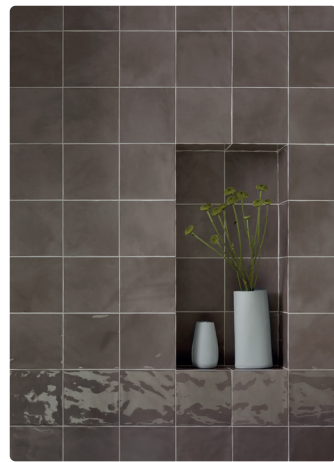

HAND-PRESSED SUBWAY

STOCKED COLORS