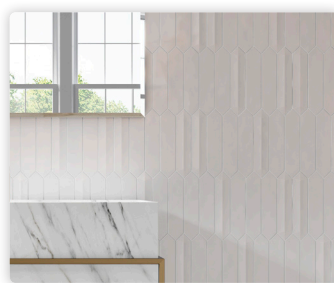

Bianco

Avio

Blu

Nero

Oliva (shown)

UNIQUE SHAPES & BOLD COLORS

FENCE Unique ceramic glossy wall tile: 2.5 x 13 Flat Picket, 2.5 x 13 3D Picket.

Bianco (both shown)