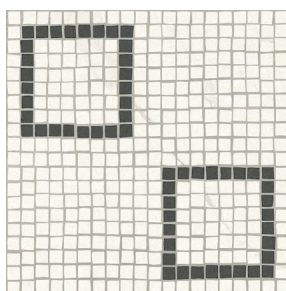

SPECIFICATIONS

Name	Surface Art Porto
Patterns	9: Dot, White, Cross, Frame, Trail, Grey, Angle, Squares, Plaid
Material	Impervious Porcelain
Rating	Commercial, Interior, Exterior
Installation	Wall and Floor
Sizes Available	6x6

PATTERNS

Dot

White

Cross (shown)

Frame

Trail

Grey

Angle

Squares

Plaid