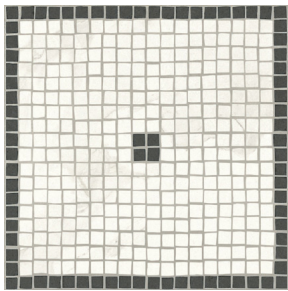

SPECIFICATIONS

Name	Surface Art Porto
Patterns	9: Dot, White, Cross, Frame, Trail, Grey, Angle, Squares, Plaid
Material	Impervious Porcelain
Rating	Commercial, Interior, Exterior
Installation	Wall and Floor
Sizes Available	6x6

PATTERNS

Dot

White

Cross (shown)

Frame

Trail

Grey

Angle

Squares

Plaid