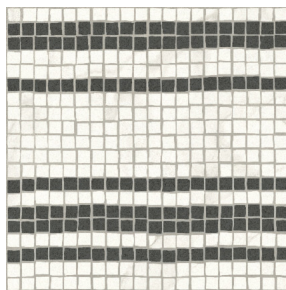

SPECIFICATIONS

Name	Surface Art Porto
Patterns	9: Dot, White, Cross, Frame, Trail, Grey, Angle, Squares, Plaid
Material	Impervious Porcelain
Rating	Commercial, Interior, Exterior
Installation	Wall and Floor
Sizes Available	6x6

PATTERNS

Dot

White

Cross (shown)

Frame

Trail

Grey

Angle

Squares

Plaid