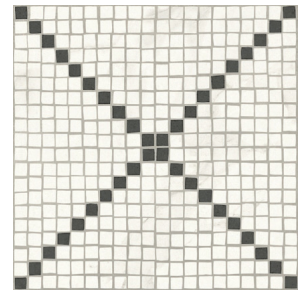

SPECIFICATIONS

Name	Surface Art Porto
Patterns	9: Dot, White, Cross, Frame, Trail, Grey, Angle, Squares, Plaid
Material	Impervious Porcelain
Rating	Commercial, Interior, Exterior
Installation	Wall and Floor
Sizes Available	6x6

PATTERNS

Dot

White

Cross (shown)

Frame

Trail

Grey

Angle

Squares

Plaid