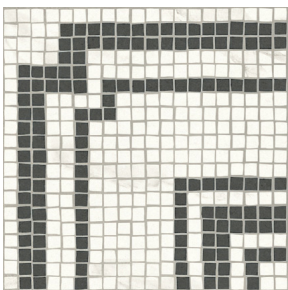

SPECIFICATIONS

Name	Surface Art Porto
Patterns	9: Dot, White, Cross, Frame, Trail, Grey, Angle, Squares, Plaid
Material	Impervious Porcelain
Rating	Commercial, Interior, Exterior
Installation	Wall and Floor
Sizes Available	6x6

PATTERNS

Dot

White

Cross (shown)

Frame

Trail

Grey

Angle

Squares

Plaid