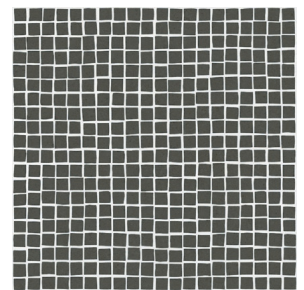

SPECIFICATIONS

Name	Surface Art Porto
Patterns	9: Dot, White, Cross, Frame, Trail, Grey, Angle, Squares, Plaid
Material	Impervious Porcelain
Rating	Commercial, Interior, Exterior
Installation	Wall and Floor
Sizes Available	6x6

PATTERNS

Dot

White

Cross (shown)

Frame

Trail

Grey

Angle

Squares

Plaid