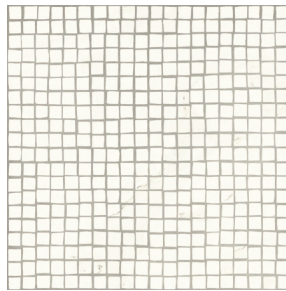

SPECIFICATIONS

Name	Surface Art Porto
Patterns	9: Dot, White, Cross, Frame, Trail, Grey, Angle, Squares, Plaid
Material	Impervious Porcelain
Rating	Commercial, Interior, Exterior
Installation	Wall and Floor
Sizes Available	6x6

PATTERNS

Dot

White

Cross (shown)

Frame

Trail

Grey

Angle