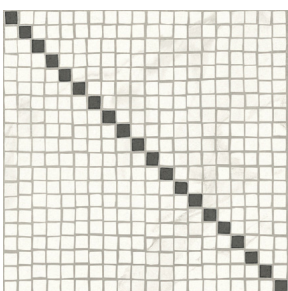

SPECIFICATIONS

Name	Surface Art Porto
Patterns	9: Dot, White, Cross, Frame, Trail, Grey, Angle, Squares, Plaid
Material	Impervious Porcelain
Rating	Commercial, Interior, Exterior
Installation	Wall and Floor
Sizes Available	6x6

PATTERNS

Dot

White

Cross (shown)

Frame

Trail

Grey

Angle

Squares

Plaid