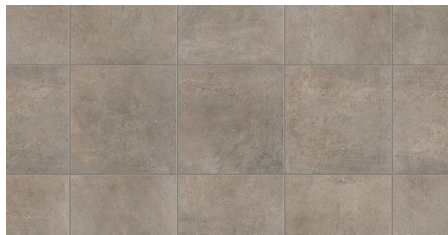

AGGREGATO

surface art

SPECIFICATIONS

Name	Surface Art Aggregato
Colors	4: Cave, Lake, Pier, Wind
Material	Impervious Rectified Brazilian Porcelain
Rating	Interior & Exterior Use
PEI	IV
Variation	Level 2
DCOF	> 0.42
Sizes Available	24 x 28 Rectified, 24 x 24 Rectified, 36 x 36 Rectified, 12 x 24, 2.5 x 16, 3 x 12 Bullnose, 2 x 2 Mosaic on 12 x 12

COLORS

Cave *Shown above*

Lake

Pier

Wind

24 x 48 Rectified

24 x 24 Rectified

12 x 24