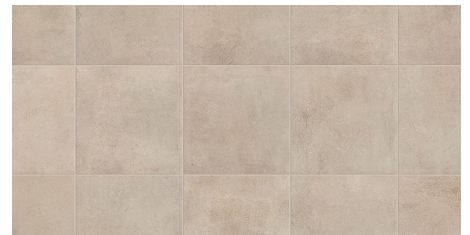

AGGREGATO

surface art

SPECIFICATIONS

Name	Surface Art Aggregato
Colors	4: Cave, Lake, Pier, Wind
Material	Impervious Rectified Brazilian Porcelain
Rating	Interior & Exterior Use
PEI	IV
Variation	Level 2
DCOF	> 0.42
Sizes Available	24 x 28 Rectified, 24 x 24 Rectified, 36 x 36 Rectified, 12 x 24, 2.5 x 16, 3 x 12 Bullnose, 2 x 2 Mosaic on 12 x 12

COLORS

Cave *Shown above*

Lake

Pier

Wind

24 x 48 Rectified

24 x 24 Rectified

12 x 24

2.5 x 16

36 x 36 Rectified

2 x 2 Mosaic
on 12 x 12

3 x 12 Bullnose