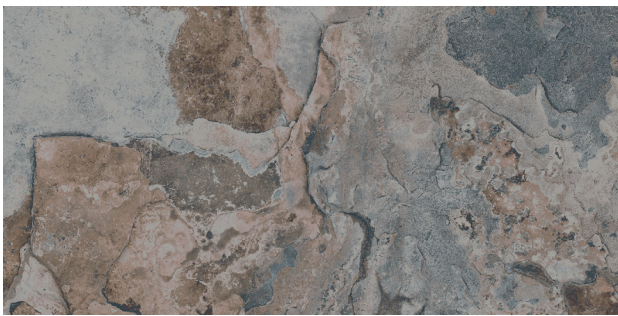

alpine slate

SPECIFICATIONS

Name	Surface Art Alpine Slate
Colors	4: Multi Mica, Multi Oxide, Multi Rust, Multi Tan
Material	European Impervious Porcelain
Sizes Available	12 x 12, 18 x 18, 12 x 24, 6 x 6, 3 x 12 Bullnose, 2 x 2 Mosaic on 12 x 12, 12 x 18 Random Strip Mosaic
Rating	Heavy Commercial
PEI	5
Variation	Level 5
MOHS	8
SCOF	Wet 0.70; Dry 0.86
DCOF	>.42

Multi Mica

Multi Oxide

Multi Rust

Multi Tan