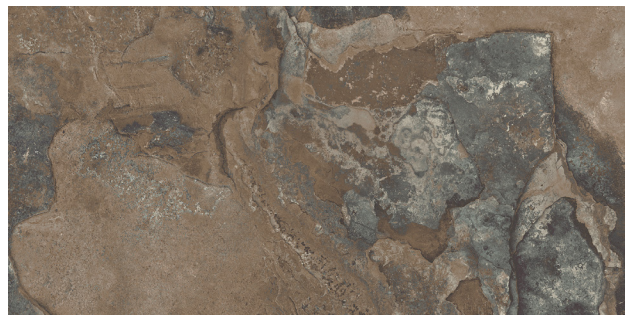

alpine slate

SPECIFICATIONS

Name	Surface Art Alpine Slate
Colors	4: Multi Mica, Multi Oxide, Multi Rust, Multi Tan
Material	European Impervious Porcelain
Sizes Available	12 x 12, 18 x 18, 12 x 24, 6 x 6, 3 x 12 Bullnose, 2 x 2 Mosaic on 12 x 12, 12 x 18 Random Strip Mosaic
Rating	Heavy Commercial
PEI	5
Variation	Level 5
MOHS	8
SCOF	Wet 0.70; Dry 0.86
DCOF	>.42

Multi Mica

Multi Oxide

Multi Rust

Multi Tan