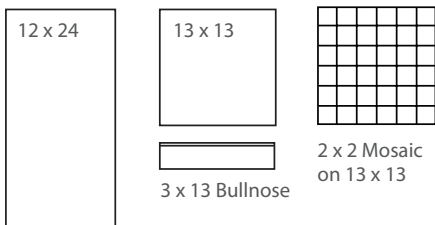

SPECIFICATIONS

Name	Surface Art Ankara
Colors	3: Grey, Ivory, Taupe
Material	European Impervious Porcelain
Sizes Available	18 x 18, 12 x 24, 13 x 13 3 x 13 Bullnose, 2 x 2 Mosaic on 13 x 13
Rating	Heavy Commercial, Interior & Exterior Use
PEI	IV
Variation	Level 3
Installation	Floor & Wall
DCOF	> 0.61

SIZES AVAILABLE

COLOR OPTIONS

Grey (Shown Above)

Ivory

Taupe