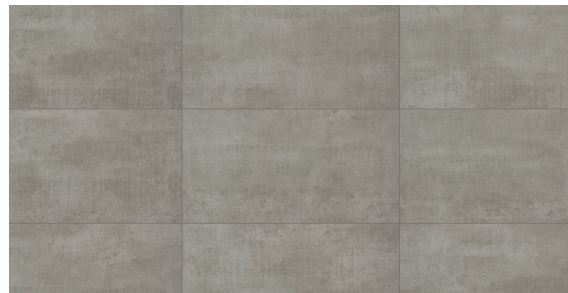

BEACH PIER

SPECIFICATIONS

Name	Surface Art Beach Pier
Colors	2: Light, Dark
Material	Rectified Vitreous Porcelain
Sizes Available	12 x 24 3 x 12 Bullnose, 2 x 2 Mosaic on 12 x 12
Rating	Heavy Commercial, Interior
PEI	III
Variation	Level 2
DCOF	> 0.54
Installation	Floor, Wall
12 x 24 Thickness	0.39

AVAILABLE SIZES

12 x 24

2 x 2 Mosaic
on 12 x 12

3 x 12 Bullnose

COLOR OPTIONS

Light (Shown Above)

Dark