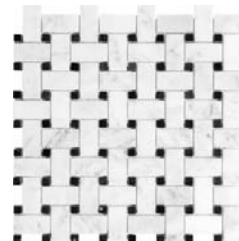

## COLOR OPTIONS

Honed

Polished

## MOSAIC AND TRIM OPTIONS

1 x 1 Mosaic

Basketweave Mosaic

5/8 x 12 Mini Pencil

2 x 12 Chair Rail

Mini Versailles Mosaic

Random Strip Mosaic