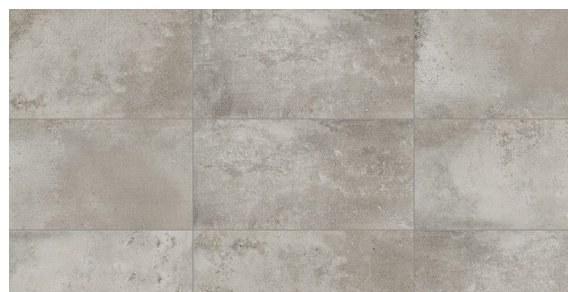

SPECIFICATIONS

Name	Surface Art Brushed Cement
Colors	3: Blue Stone, Grey Stone, Sand Stone
Material	Vitreous Rectified Porcelain
Sizes Available	12 x 24, 3 x 12 Bullnose, 2 x 2 Mosaic on 12 x 12, 2 x 2 Hexagon Mosaic on 12 x 12
Rating	Heavy Commercial, Interior Use
PEI	IV
Variation	Level 2

SIZES AVAILABLE

3 x 12 Bullnose

2 x 2 Mosaic
on 12 x 12

2 x 2 Hexagon
Mosaic on 12 x 12

COLOR OPTIONS

Blue Stone (Shown Above)

Grey Stone

Sandstone