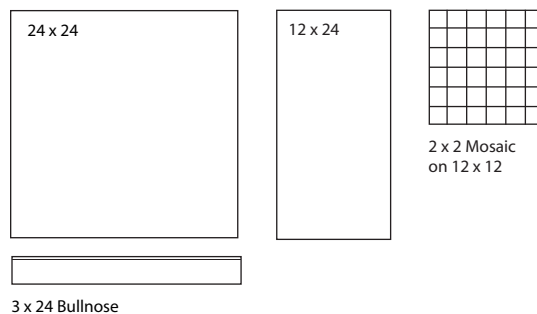

brushed metallic

SPECIFICATIONS

Colors	4: Charcoal, Mocha, Grey, White
Material	Italian Impervious Porcelain
Rating	Interior & Exterior Usage, Floor & Wall Applications
PEI	IV
Variation	Level 2
MOHS	7
DCOF	>0.42
SCOF	Dry: 0.60, Wet: 0.55

Installation

All installations should meet or exceed the guidelines and specification as outlined by the TCNA.

SIZES AVAILABLE

Charcoal

Mocha

Grey (shown above)

White