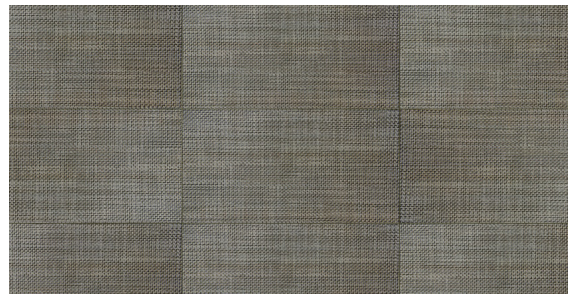

CALICO TWILL

SPECIFICATIONS

Name	Surface Art Calico Twill
Colors	3: Anthracite, Bone, Brown
Material	Turkish Impervious Porcelain
Sizes Available	12 x 24 3 x 12 Bullnose, 2 x 2 Mosaic on 12 x 12
Rating	Heavy Commercial, Interior/Exterior
PEI	IV
Variation	Level 2
MOHS	9
DCOF	> 0.27
Installation	Floor, Wall
12 x 24 Thickness	0.39

AVAILABLE SIZES

3 x 12 Bullnose

2 x 2 Mosaic
on 12 x 12

COLOR OPTIONS

Anthracite (Shown Above)

Bone

Brown