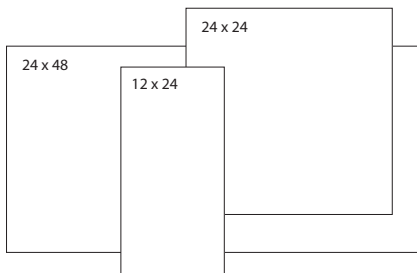

SPECIFICATIONS

Name	Surface Art Carrara Elite
Colors	Natural
Material	Rectified Spanish Impervious Porcelain
Rating	Commercial, Interior & Exterior
PEI	IV
Variation	Level 4
MOHS	5
DCOF	0.56 Honed
Installation	Floor, Wall
Finish	Honed, Polished
Sizes Available	12 x 24, 24 x 24, 24 X 48, 3 x 24 Bullnose, 2 x 2 Mosaic on 12 x 12

COLOR OPTIONS

Natural (Shown Above)

2 x 2 Mosaic
on 12 x 12