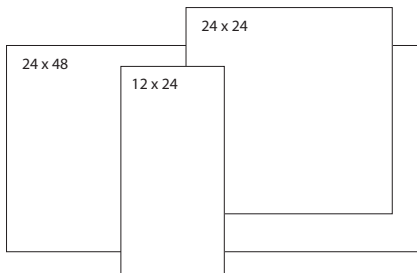

SPECIFICATIONS

Name	Surface Art Carrara Elite
Colors	Natural
Material	Rectified Spanish Impervious Porcelain
Rating	Commercial, Interior & Exterior
PEI	IV
Variation	Level 4
MOHS	5
Installation	Floor, Wall
Finish	Honed, Polished
Sizes Available	12 x 24, 24 x 24, 24 X 48, 3 x 24 Bullnose, 2 x 2 Mosaic on 12 x 12

COLOR OPTIONS

Natural (Shown Above)

2 x 2 Mosaic
on 12 x 12