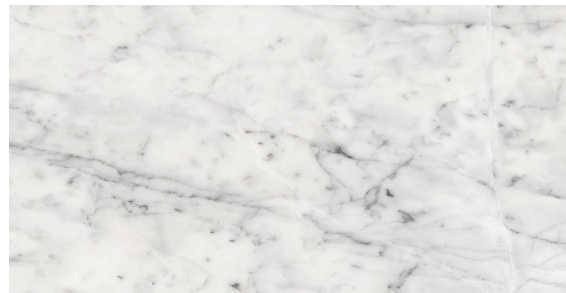

SPECIFICATIONS

Name	Surface Art Carrara Elite
Colors	Natural
Material	Rectified Spanish Impervious Porcelain
Rating	Commercial, Interior & Exterior
PEI	IV
Variation	Level 4
MOHS	5
Installation	Floor, Wall
Finish	Honed, Polished
Sizes Available	12 x 24, 24 x 24, 24 X 48, 3 x 24 Bullnose, 2 x 2 Mosaic on 12 x 12

COLOR OPTIONS

Natural (Shown Above)

2 x 2 Mosaic
on 12 x 12