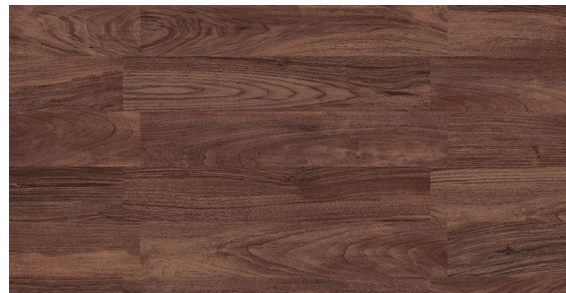

# CONCORD PLANK

surface art

## SPECIFICATIONS

Name	Surface Art Concord Plank
Colors	2: Dark Cherry, Dark Walnut
Material	American Made Italian Impervious Porcelain
Sizes Available	6 x 36
Rating	Heavy Commercial, Interior/Exterior
PEI	IV
Variation	Level 3
MOHS	>7
DCOF	> 0.42
Installation	Floor, Wall
6 x 36 Thickness	0.394

## COLOR OPTIONS

Dark Cherry (Shown Above)

Dark Walnut