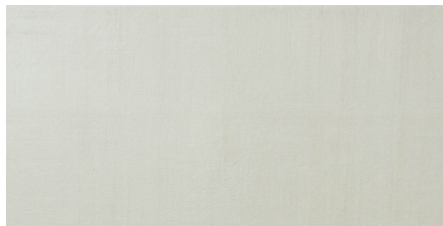

SPECIFICATIONS

Name	Construct
Colors	4: Ivory, Light Taupe, Dark Taupe, Charcoal
Material	Italian Impervious Porcelain
Rating	Heavy Commercial
PEI	5
Variation	Level 2
MOHS	6
DCOF	≥ 0.57

COLOR OPTIONS

Ivory

Light Taupe

Dark Taupe

Charcoal

AVAILABLE SIZES

12 x 24, 3 x 12, 3 x 24 Bullnose, 2 x 2
Mosaics on 12 x 12