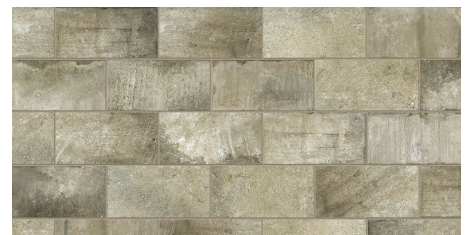

SPECIFICATIONS

Name	Surface Art Cotto Mediterraneo
Colors	4: Rosso, Noce, Grigio, Beige
Material	Impervious Italian Porcelain
Rating	Heavy Commercial, Interior & Exterior Use
PEI	IV
Variation	Level 4
SCOF Wet	0.60
SCOF Dry	0.65
Installation	Floor, Wall
Sizes Available	12 x 24, 3 x 12 Bullnose, 2 x 2 Mosaic on 12 x 12, 4 x 8, 14 x 14 Hexagon

COLORS

Rosso *Shown above*

Noce

Grigio

Beige