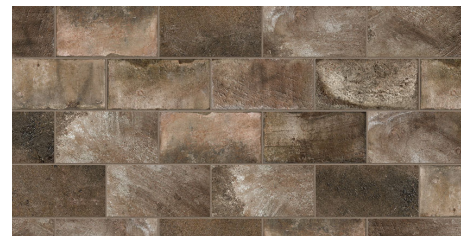

SPECIFICATIONS

Name	Surface Art Cotto Mediterraneo
Colors	4: Rosso, Noce, Grigio, Beige
Material	Impervious Italian Porcelain
Rating	Heavy Commercial, Interior & Exterior Use
PEI	IV
Variation	Level 4
SCOF Wet	0.60
SCOF Dry	0.65
Installation	Floor, Wall
Sizes Available	12 x 24, 3 x 12 Bullnose, 2 x 2 Mosaic on 12 x 12, 4 x 8, 14 x 14 Hexagon

COLORS

Rosso *Shown above*

Noce

Grigio

Beige