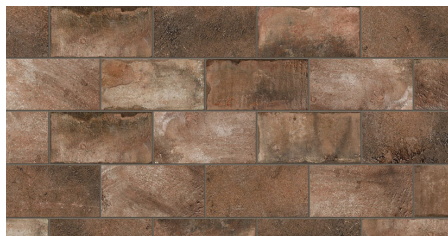

SPECIFICATIONS

Name	Surface Art Cotto Mediterraneo
Colors	4: Rosso, Noce, Grigio, Beige
Material	Impervious Italian Porcelain
Rating	Heavy Commercial, Interior & Exterior Use
PEI	IV
Variation	Level 4
SCOF Wet	0.60
SCOF Dry	0.65
Installation	Floor, Wall
Sizes Available	12 x 24, 3 x 12 Bullnose, 2 x 2 Mosaic on 12 x 12, 4 x 8, 14 x 14 Hexagon

COLORS

Rosso *Shown above*

Noce

Grigio

Beige