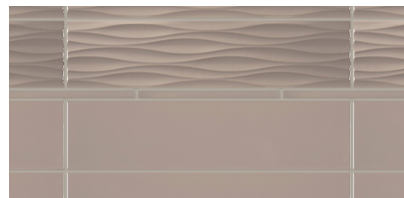

SPECIFICATIONS

Name	Surface Art Emma
Colors	8: Clay, Crema, Charcoal, Ocean, Sky, Grey, Natural, White
Shapes	3: Rectangle
Material	Ceramic, Glossy Finish (Except White is available in Glossy and Matte)
Rating	Commercial Rated
Installation	Wall, Interior
Variation	Level 1
Sizes Available	3x6, 4x16, 4x16 Ripple .5x8 Pencil

COLORS

Clay

Crema

Charcoal

Ocean

Sky

Grey

Natural

White