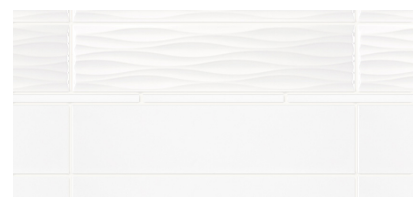

SPECIFICATIONS

Name	Surface Art Emma
Colors	8: Clay, Crema, Charcoal, Ocean, Sky, Grey, Natural, White
Shapes	3: Rectangle
Material	Ceramic, Glossy Finish (Except White is available in Glossy and Matte)
Rating	Commercial Rated
Installation	Wall, Interior
Variation	Level 1
Sizes Available	3x6, 4x16, 4x16 Ripple .5x8 Pencil

COLORS

Clay

Crema

Charcoal

Ocean

Sky

Grey

Natural

White