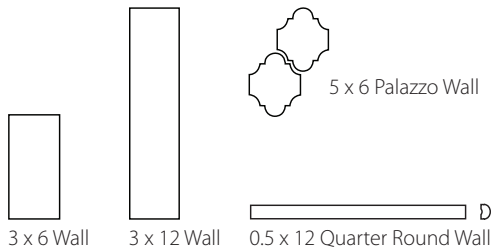

## SPECIFICATIONS

<b>Name</b>	Surface Art Glen Park
<b>Colors</b>	5: Silver Glossy, Grigio Glossy, Crema Glossy, White Glossy, White Matte
<b>Material</b>	Ceramic
<b>Rating</b>	Commercial, Interior Use
<b>Variation</b>	Level 1
<b>Installation</b>	Wall
<b>3 x 12 Thickness</b>	0.37
<b>3 x 6 Thickness</b>	0.37
<b>Sizes Available</b>	3 x 6 Wall, 3 x 12 Wall 5 x 6 Palazzo Wall 0.5 x 12 Quarter Round Wall