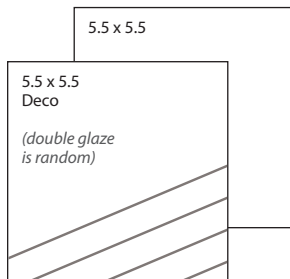

GUSTO

SPECIFICATIONS

Name	Surface Art Gusto
Colors	4: Bianco, Grigio, Azul, Nero
Material	Impervious Porcelain
Rating	Light Commercial, Heavy Residential
Installation	Floor, Wall, Interior, Exterior
Variation	Level 3
PEI	III
DCOF	> 0.42
Sizes Available	5.5 x 5.5