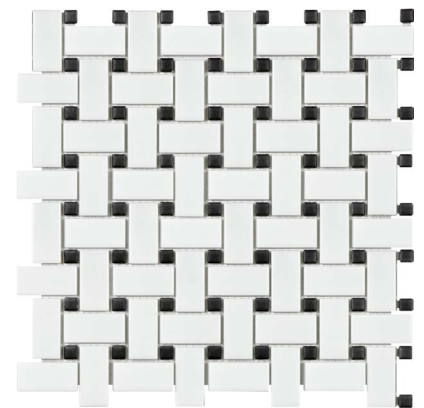

# Contempo Heritage Collection

1 x 1 White Hexagon with Black Dot  
Matte Mosaic on 10 x 11.75

2 x 2 White Hexagon with Black Dot  
Matte Mosaic on 11 x 12.5

4 x 4 White with Black Dot Matte Mosaic  
on 11.5 x 11.5

1 x 1 White Hexagon Matte Mosaic on 10 x 11.75

2 x 2 White Hexagon Matte Mosaic on 11 x 12.5

4 x 4 White with White Dot Mosaic on 11.5 x 11.5

4 x 4 White with Black Dot  
Matte Mosaic on 11.5 x 11.5

White Pinwheel with Black Dot  
Matte Mosaic on 11.75 x 11.75

White Basketweave with Black Dot  
Matte Mosaic on 11.75 x 11.75

4 x 4 White with White Dot  
Matte Mosaic on 11.5 x 11.5