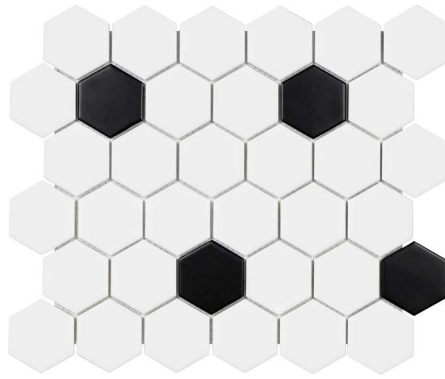

# Contempo Heritage Collection

1 x 1 White Hexagon with Black Dot  
Matte Mosaic on 10 x 11.75

2 x 2 White Hexagon with Black Dot  
Matte Mosaic on 11 x 12.5

4 x 4 White with Black Dot Matte Mosaic  
on 11.5 x 11.5

1 x 1 White Hexagon Matte Mosaic on 10 x 11.75

2 x 2 White Hexagon Matte Mosaic on 11 x 12.5

4 x 4 White with White Dot Mosaic on 11.5 x 11.5

4 x 4 White with Black Dot  
Matte Mosaic on 11.5 x 11.5

White Pinwheel with Black Dot  
Matte Mosaic on 11.75 x 11.75

White Basketweave with Black Dot  
Matte Mosaic on 11.75 x 11.75

4 x 4 White with White Dot  
Matte Mosaic on 11.5 x 11.5