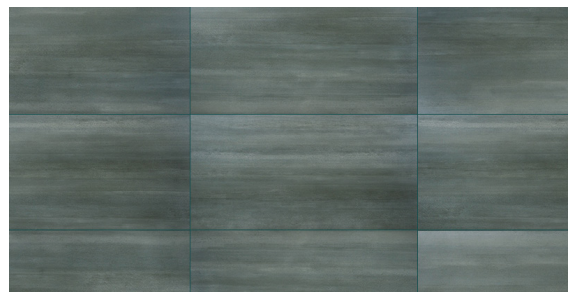

## SPECIFICATIONS

Name	Surface Art Horizon
Colors	3: Silver, Grey, Blue
Material	Vitreous Porcelain
Sizes Available	18 x 36 Rectified, 3 x 18 Bullnose, 2 x 2 Mosaic on 12 x 12
Rating	Heavy Commercial, Interior Use
PEI	III
Variation	Level 3
MOHS	6
18 x 36 Thickness	0.4331

## SIZES AVAILABLE

2 x 2 Mosaic  
on 12 x 12

3 x 18 Bullnose

## COLOR OPTIONS

Silver (Shown Above)

Grey

Blue