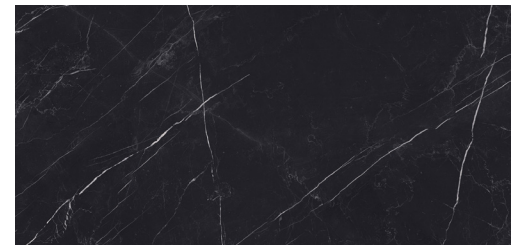

ICONIC

SPECIFICATIONS

Name	Surface Art Iconic
Colors	4: Calacatta, Calacatta Gold, Dolomite, Nero Marquina
Material	Italian Impervious Porcelain Polished and Satin Finishes Rectified
Installation	Floor, Wall, Interior, Exterior
Variation	Level 3
PEI	IV
DCOF	> 0.42
Sizes Available	12 x 24, 24 x 24, 24 x 48 8 x 48*, 8 x 24*, 6 x 24*, 6 x 12*, 4 x 24*, 4 x 12*, 3 x 24*, 3 x 12* 4 x 24 Bullnose 2 x 2 Mosaic on 12 x 12, 1.5 x 3 Herringbone Mosaic on 12 x 12, 3x6 Brick Mosaic on 12 x 12, 1.5 x 6 Herringbone on 12 x 18

COLORS

Calacatta

Calacatta Gold

Dolomite

Nero Marquina

*size cut to order, please allow 2 -3 weeks to ship