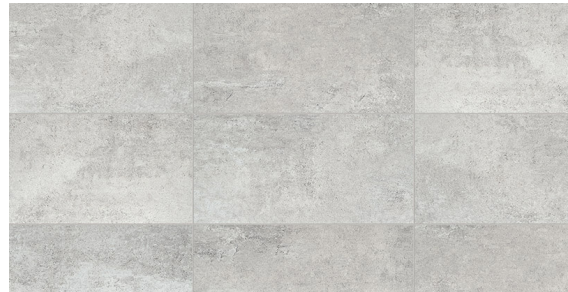

SPECIFICATIONS

Name	Surface Art Lazio
Colors	2: Beige Rock, Grigio Rock
Material	Italian Impervious Porcelain
Sizes Available	20 x 20, 12 x 24, 3 x 12 Bullnose, 2 x 4 Stack Mosaic on 12 x 12
Rating	Heavy Commercial, Interior/Exterior
PEI	V
Variation	Level 4
SCOF Wet	0.55
SCOF Dry	0.81

COLOR OPTIONS

Beige Rock (Shown Above)

Grigio Rock

AVAILABLE SIZES

2 x 4 Stack Mosaic  
on 12 x 12

3 x 12 Bullnose