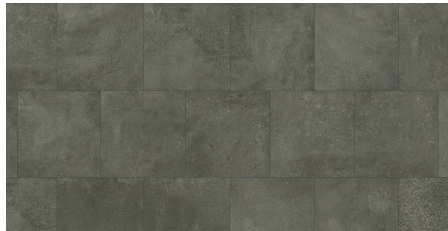

MAZATLAN

SPECIFICATIONS

Name	Surface Art Mazatlan
Colors	4: Bianco, Desert Beige, Charcoal, Silver Ash
Material	High Density Ceramic
Rating	Light Commercial, Interior Use
PEI	IV
Variation	Level 2
MOHS	7
SCOF Wet	> 0.60
SCOF Dry	> 0.80
DCOF	< 0.42
Installation	Floor, Wall
12 x 12 Thickness	0.31

Sizes Available 12 x 12,
3 x 12 Bullnose,
2 x 2 Mosaic on 12 x 12

2 x 2 Mosaic on 12 x 12

3 x 12 Bullnose

COLORS

Bianco (shown above)

Desert Beige

Charcoal

Silver Ash