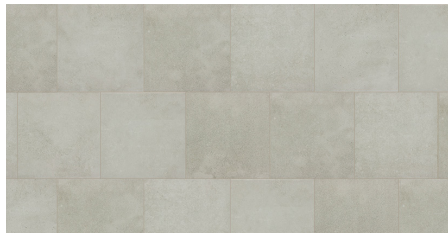

MAZATLAN

SPECIFICATIONS

Name	Surface Art Mazatlan
Colors	4: Bianco, Desert Beige, Charcoal, Silver Ash
Material	High Density Ceramic
Rating	Light Commercial, Interior Use
PEI	IV
Variation	Level 2
MOHS	7
SCOF Wet	> 0.60
SCOF Dry	> 0.80
DCOF	< 0.42
Installation	Floor, Wall
12 x 12 Thickness	0.31

Sizes Available 12 x 12,
3 x 12 Bullnose,
2 x 2 Mosaic on 12 x 12

2 x 2 Mosaic on 12 x 12

3 x 12 Bullnose

COLORS

Bianco (shown above)

Desert Beige

Charcoal

Silver Ash