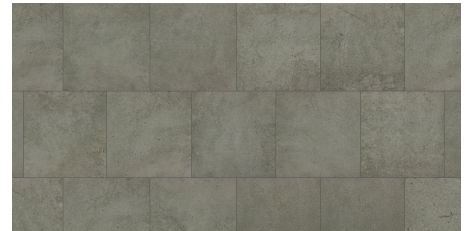

MAZATLAN

SPECIFICATIONS

Name	Surface Art Mazatlan
Colors	4: Bianco, Desert Beige, Charcoal, Silver Ash
Material	High Density Ceramic
Rating	Light Commercial, Interior Use
PEI	IV
Variation	Level 2
MOHS	7
SCOF Wet	> 0.60
SCOF Dry	> 0.80
DCOF	< 0.42
Installation	Floor, Wall
12 x 12 Thickness	0.31

Sizes Available 12 x 12,
3 x 12 Bullnose,
2 x 2 Mosaic on 12 x 12

2 x 2 Mosaic on 12 x 12

3 x 12 Bullnose

COLORS

Bianco (shown above)

Desert Beige

Charcoal

Silver Ash