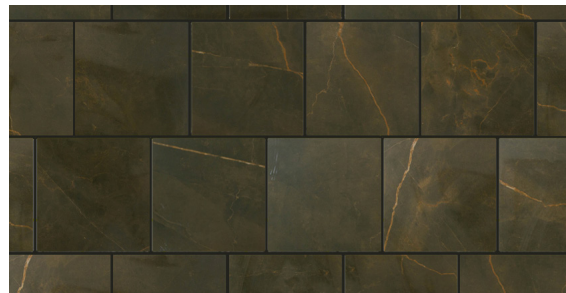

SPECIFICATIONS

Name	Surface Art Midnight
Colors	1: Dark
Material	Rectified Spanish Impervious Porcelain
Rating	Heavy Commercial, Interior/Exterior
PEI	III
Variation	Level 4
MOHS	4
Installation	Floor, Wall
24 x 24 Thickness	0.47

COLOR OPTIONS

Dark (Shown Above)

AVAILABLE SIZES

24 x 48 Rectified, 24 x 24,

3 x 24 Bullnose,

2 x 2 Mosaic on 12 x 12

24 x 48 Rectified

24 x 24