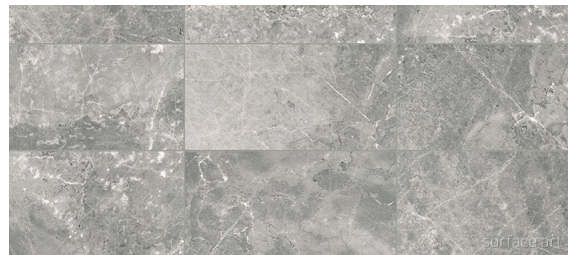

SPECIFICATIONS

Name	Surface Art Natura
Colors	2: Grigio, Bianco
Material	Italian Impervious Porcelain
Rating	Heavy Commercial, Interior/Exterior
PEI	IV
Variation	Level 3
SCOF Wet	0.62
SCOF Dry	0.67
Installation	Floor, Wall
2 x 2 MOS Thickness	0.394
12 x 24 Thickness	0.394

COLOR OPTIONS

Grigio (Shown Above)

Bianco

AVAILABLE SIZES

12 x 24, 3 x 12 Bullnose, 2 x 2 Mosaic on 12 x 12

3 x 12 Bullnose

2 x 2 Mosaic  
on 12 x 12