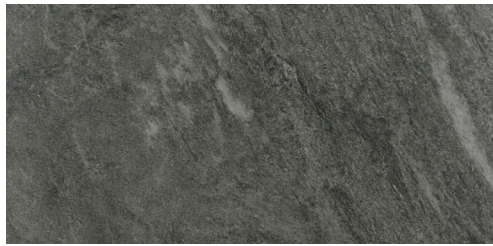

SPECIFICATIONS

Name	Surface Art Odyssey
Colors	3: Charcoal, Sand, Grey
Material	Spanish Impervious Porcelain Rectified
Installation	Floor, Wall, Interior, Exterior
Variation	Level 2
PEI	V
DCOF	> 0,42
Sizes Available	12 x 24, 24 x 24, 24 x 48 3 x 24 Bullnose 2 x 2 Mosaic on 12 x 12

COLORS

Charcoal

Sand

Grey