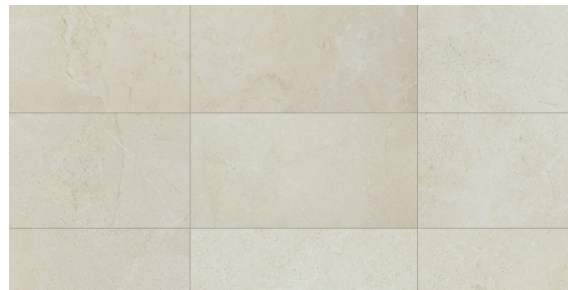

SPECIFICATIONS

Name	Surface Art Palace
Colors	3: Ecrú Stone, Grigio Stone, Bianco Stone
Material	Rectified Italian Impervious Porcelain, Registered Embossed
Sizes Available	24 x 48, 12 x 24 3 x 12 Bullnose, 2 x 2 Mosaic on 12 x 12
Rating	Heavy Commercial, Interior/Exterior
PEI	IV
Variation	Level 4
MOHS	9
DCOF	> 0.42
12 x 24 Thickness	0.42
24 x 48 Thickness	0.42
3 x 12 Thickness	0.42

AVAILABLE SIZES

2 x 2 Mosaic  
on 12 x 12

3 x 12 Bullnose

COLOR OPTIONS

Ecrú Stone (Shown Above)

Grigio Stone

Bianco Stone