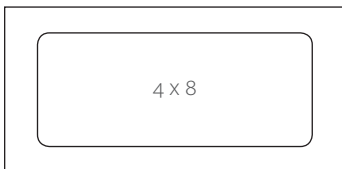

## SPECIFICATIONS

<b>Name</b>	Surface Art Panorama
<b>Colors</b>	10: Glossy Bianco, Matte Blush, Glossy Blush, Glossy Cafe, Matte Chocolate, Matte Olive, Glossy Basil, Matte Nero, Glossy Grey, Glossy Silver
<b>Material</b>	Italian Ceramic
<b>Rating</b>	Commercial
<b>Installation</b>	Wall, Interior
<b>Variation</b>	Level 1
<b>Sizes Available</b>	4 x 8