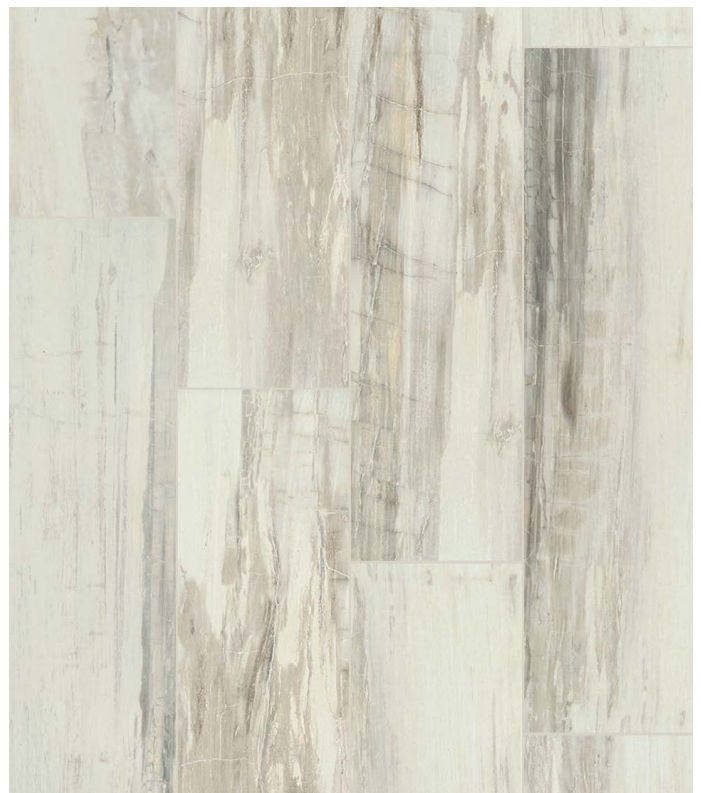

petrified

SPECIFICATIONS

Name	Surface Art Petrified
Colors	3: Walnut, Wheat, White
Material	Italian Impervious Rectified Porcelain
Sizes Available	16 x 32, 8 x 32, 5.33 x 32
Rating	Heavy Commercial
PEI	5
Variation	Level 4
MOHS	5
SCOF	Wet 0.58; Dry 0.64

Walnut

Wheat

White