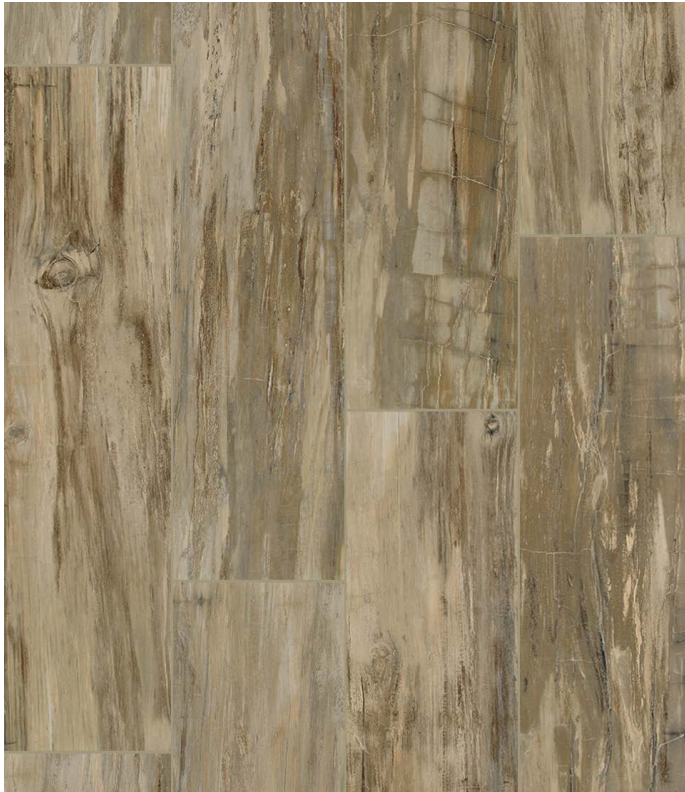

petrified

SPECIFICATIONS

Name	Surface Art Petrified
Colors	3: Walnut, Wheat, White
Material	Italian Impervious Rectified Porcelain
Sizes Available	16 x 32, 8 x 32, 5.33 x 32
Rating	Heavy Commercial
PEI	5
Variation	Level 4
MOHS	5
SCOF	Wet 0.58; Dry 0.64

Walnut

Wheat

White