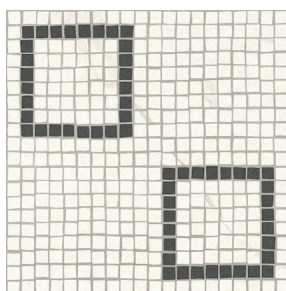

SPECIFICATIONS

Name	Surface Art Porto
Patterns	9: Dot, White, Cross, Frame, Trail, Grey, Angle, Squares, Plaid
Material	Impervious Porcelain
Rating	Commercial, Interior, Exterior
Installation	Wall and Floor

PATTERNS

Dot

White

Cross (shown)

Frame

Trail

Grey

Angle

Squares

Plaid