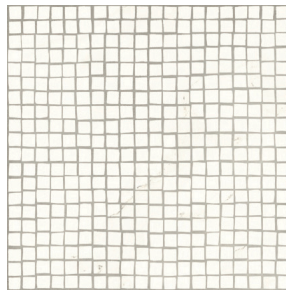

SPECIFICATIONS

Name	Surface Art Porto
Patterns	9: Dot, White, Cross, Frame, Trail, Grey, Angle, Squares, Plaid
Material	Impervious Porcelain
Rating	Commercial, Interior, Exterior
Installation	Wall and Floor

PATTERNS

Dot

White

Cross (shown)

Frame

Trail

Grey

Angle