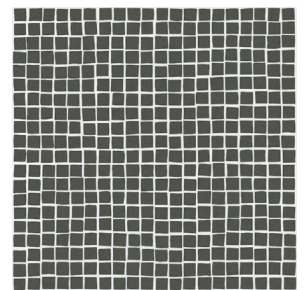

SPECIFICATIONS

Name	Surface Art Porto
Patterns	9: Dot, White, Cross, Frame, Trail, Grey, Angle, Squares, Plaid
Material	Impervious Porcelain
Rating	Commercial, Interior, Exterior
Installation	Wall and Floor

PATTERNS

Dot

White

Cross (shown)

Frame

Trail

Grey

Angle

Squares

Plaid