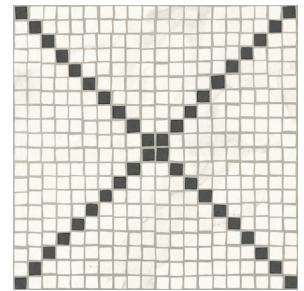

SPECIFICATIONS

Name	Surface Art Porto
Patterns	9: Dot, White, Cross, Frame, Trail, Grey, Angle, Squares, Plaid
Material	Impervious Porcelain
Rating	Commercial, Interior, Exterior
Installation	Wall and Floor

PATTERNS

Dot

White

Cross (shown)

Frame

Trail

Grey

Angle

Squares

Plaid