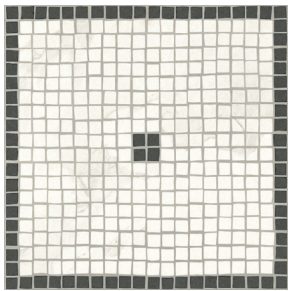

SPECIFICATIONS

Name	Surface Art Porto
Patterns	9: Dot, White, Cross, Frame, Trail, Grey, Angle, Squares, Plaid
Material	Impervious Porcelain
Rating	Commercial, Interior, Exterior
Installation	Wall and Floor

PATTERNS

Dot

White

Cross (shown)

Frame

Trail

Grey

Angle

Squares

Plaid