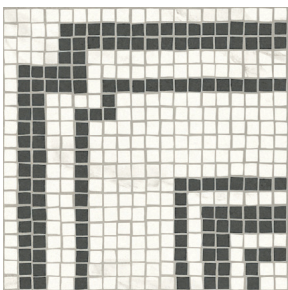

SPECIFICATIONS

Name	Surface Art Porto
Patterns	9: Dot, White, Cross, Frame, Trail, Grey, Angle, Squares, Plaid
Material	Impervious Porcelain
Rating	Commercial, Interior, Exterior
Installation	Wall and Floor

PATTERNS

Dot

White

Cross (shown)

Frame

Trail

Grey

Angle

Squares

Plaid