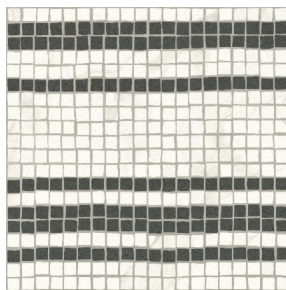

SPECIFICATIONS

Name	Surface Art Porto
Patterns	9: Dot, White, Cross, Frame, Trail, Grey, Angle, Squares, Plaid
Material	Impervious Porcelain
Rating	Commercial, Interior, Exterior
Installation	Wall and Floor

PATTERNS

Dot

White

Cross (shown)

Frame

Trail

Grey

Angle

Squares

Plaid