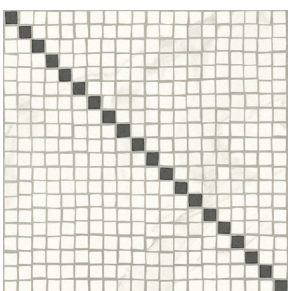

SPECIFICATIONS

Name	Surface Art Porto
Patterns	9: Dot, White, Cross, Frame, Trail, Grey, Angle, Squares, Plaid
Material	Impervious Porcelain
Rating	Commercial, Interior, Exterior
Installation	Wall and Floor

PATTERNS

Dot

White

Cross (shown)

Frame

Trail

Grey

Angle

Squares

Plaid