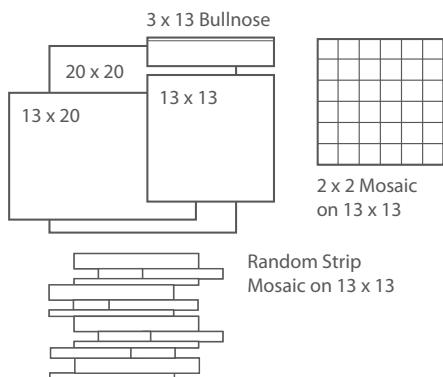

COLOR OPTIONS

Beige

Classico (shown)

AVAILABLE SIZES

- 13 x 20
- 20 x 20
- 13 x 13
- 3 x 13 Bullnose
- 2 x 2 Mosaics on 13 x 13
- Random Strip Mosaic on 13 x 13

Grey

Ivory