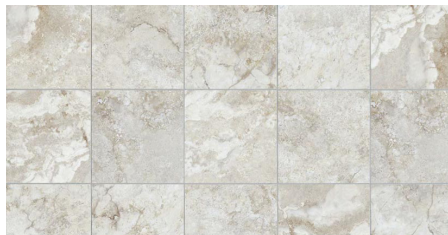

POSITANO

SPECIFICATIONS

Name	Surface Art Positano
Colors	4: Roman Stone, Coral Stone, Bianco Stone, Beach Stone
Material	Impervious European Porcelain
Rating	Heavy Commercial, Interior & Exterior Use
PEI	V
Variation	Level 5
MOHS	6
SCOF Wet	0.60/0.70
SCOF Dry	0.80/0.80
DCOF	> 0.42 / < 0.42
Installation	Floor, Wall
Sizes Available	18 x 18, 12 x 24, 12 x 12, 6 x 6, 3 x 12 Bullnose, 2 x 6 Brick on 12 x 12, 2 x 2 Mosaic on 12 x 12, 24 x 24, 12 x 24

COLORS

Roman Stone *Shown above*

Coral Stone

Bianco Stone

Beach Stone

POLISHED:

2 x 2 Mosaic on 12 x 12

2 x 6 Brick on 12 x 12