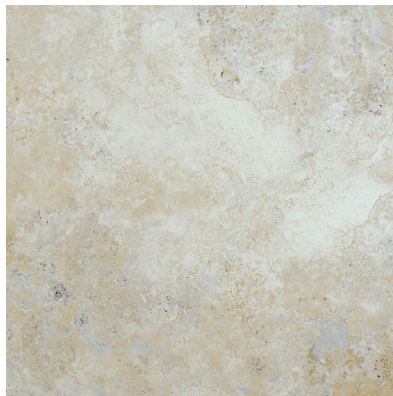

prato

SPECIFICATIONS

Name	Surface Art Prato
Colors	4: Anthracite, Classico, Ivory, Walnut
Material	European Vitreous Porcelain
Sizes Available	
Floor Series:	13 x 13, 18 x 18, 3.25 x 6.5, 3 x 13 Bullnose, 2 x 2 Mosaic on 13 x 13
Wall Series:	10 x 16, 3 x 10 Bullnose
Rating	Heavy Commercial; Interior Use
PEI	4
Variation	Level 3
MOHS	7
SCOF	Wet 0.77; Dry 0.89
DCOF	>.42

Anthracite

Classico

Ivory

Walnut