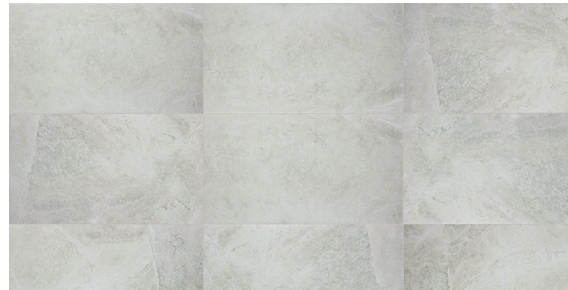

ROMAGNA

SPECIFICATIONS

Name	Surface Art Romagna
Colors	2: Grigio, Bianco
Material	Italian Impervious Porcelain
Sizes Available	12 x 24 3 x 12 Bullnose, 2 x 2 Mosaic on 12 x 12
Rating	Heavy Commercial, Interior/Exterior
PEI	IV
Variation	Level 3
DCOF	> 0.27
Installation	Floor, Wall
12 x 24 Thickness	0.32

AVAILABLE SIZES

2 x 2 Mosaic
on 12 x 12

COLOR OPTIONS

Grigio (Shown Above)

Bianco