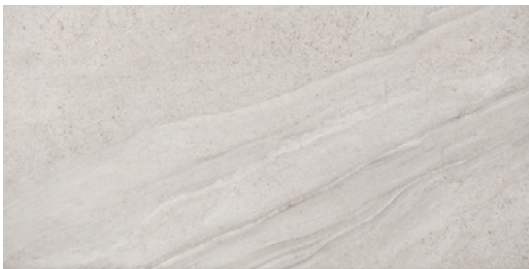

san paulo

SPECIFICATIONS

Name	Surface Art San Paulo
Colors	3: Nut, Taupe, White
Material	Impervious Porcelain for Floor and Wall
Origin	Italy
Sizes Available	12x24, 3x3 Mosaic on 12x12
Rating	Heavy Commercial for Floor and Wall
PEI	5
Variation	Level 4
DCOF	>0.40
SCOF	Wet >0.60; Dry >0.60
Chemical Resistance	Class A Resistant
Frost Resistance	Resistant