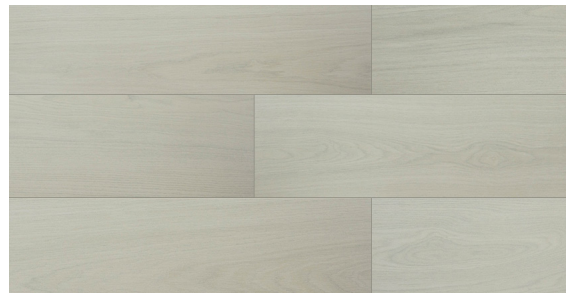

## SPECIFICATIONS

Name	Surface Art Stockholm
Colors	3: Bianco, Sway, Dark Pearl
Material	Rectified Spanish Impervious Porcelain
Rating	Heavy Commercial, Interior/Exterior
PEI	III
Variation	Level 3
MOHS	5
DCOF	< 0.40
Installation	Floor, Wall
8.5 x 36 Thickness	0.39

## COLOR OPTIONS

Bianco (Shown Above)

Sway

Dark Pearl

## AVAILABLE SIZES

8.5 x 36

8.5 x 36