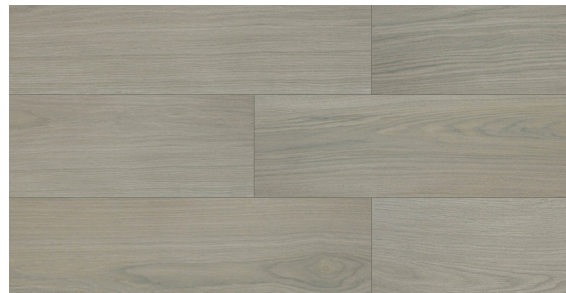

## SPECIFICATIONS

Name	Surface Art Stockholm
Colors	3: Bianco, Sway, Dark Pearl
Material	Rectified Spanish Impervious Porcelain
Rating	Heavy Commercial, Interior/Exterior
PEI	III
Variation	Level 3
MOHS	5
DCOF	< 0.40
Installation	Floor, Wall
8.5 x 36 Thickness	0.39

## COLOR OPTIONS

Bianco (Shown Above)

Sway

Dark Pearl

## AVAILABLE SIZES

8.5 x 36

8.5 x 36