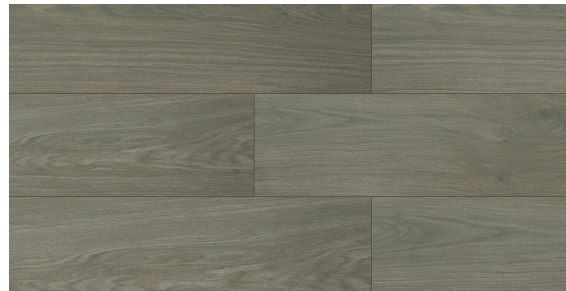

## SPECIFICATIONS

Name	Surface Art Stockholm
Colors	3: Bianco, Sway, Dark Pearl
Material	Rectified Spanish Impervious Porcelain
Rating	Heavy Commercial, Interior/Exterior
PEI	III
Variation	Level 3
MOHS	5
DCOF	< 0.40
Installation	Floor, Wall
8.5 x 36 Thickness	0.39

## COLOR OPTIONS

Bianco (Shown Above)

Sway

Dark Pearl