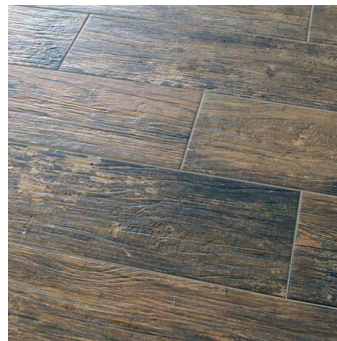

Sun Valley Plank Sugar Brown

## SPECIFICATIONS

Name	Surface Art Sun Valley Plank
Colors	6: Dark Morro, Hazel Grey, Sage Green Sugar Brown, Tennessee Blue, Whitney White
Material	Italian Impervious Porcelain
Sizes Available	6 x 24, 6 x 36
Rating	Heavy Commercial
PEI	5
Variation	Level 3
SCOF	Wet 0.62; Dry 0.70