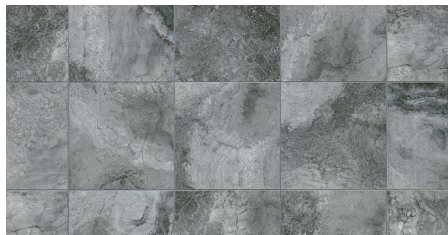

SPECIFICATIONS

Name	Surface Art Tuscan Rapalano
Colors	4: Light Beige, Seafoam, Storm, Harvest
Material	Impervious European Porcelain
Rating	Heavy Commercial, Interior & Exterior Use
PEI	V
Variation	Level 5
MOHS	8
SCOF Wet	>0.71
SCOF Dry	> 0.88
Installation	Floor, Wall
Sizes Available	18 x 18, 12 x 24, 12 x 12, 6 x 6, 3 x 12 Bullnose, 2 x 2 Mosaic on 12 x 12 2 x 6 Brick Mosaic

COLORS

Light Beige *Shown above*

Seafoam

Storm

Harvest