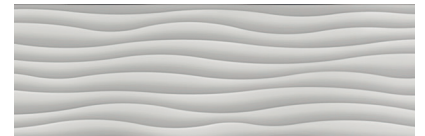

SPECIFICATIONS

Name	Surface Art Velocity
Colors	4: Bianco, Grigio, Bianco Wave, Grigio Wave
Material	Spanish Glossy Ceramic
Rating	Commercial
Installation	Wall Only, Interior Only
Variation	Level 2
Sizes Available	10 x 30 10 x 30 Resin

COLORS

Bianco

Bianco Wave (shown)

Grigio

Grigio Wave