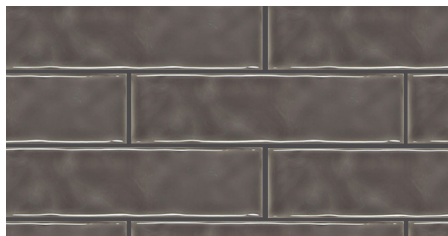

SPECIFICATIONS

Name	Surface Art Visions
Colors	4: Charcoal, Cinder, Grey, White
Material	Spanish Ceramic
Rating	Commercial, Interior Use
Variation	Level 2
Installation	Wall
Sizes Available	2 x 16, 2 x 8, 2 x 8 Bullnose, 0.6 x 8 Matita

2 x 16

2 x 8

2 x 8 Bullnose

0.6 x 8 Matita

COLORS

Charcoal (Shown above)

Cinder

Grey

White