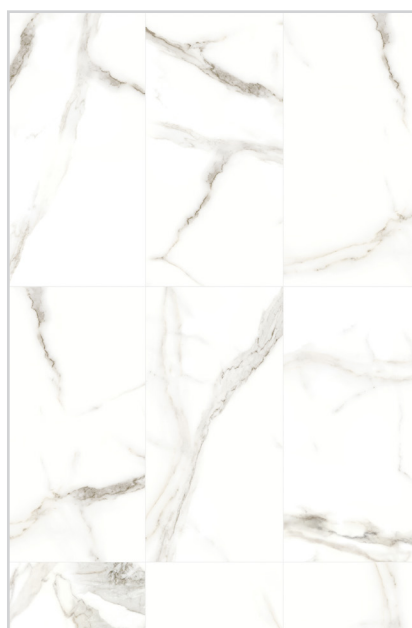

DI PIETRA

SPECIFICATIONS

Name	Surface Art di Pietra
Colors	2: Calacatta Stone, Statuario Stone
Material	Impervious Porcelain
Rating	Heavy Commercial
PEI	4
Variation	Level 2
MOHS	5
SCOF	Wet \geq 0.40; Dry \geq 0.60
DCOF	$<$ 0.42

AVAILABLE SIZES

Polished Finish:
 24x48, 24x24, 12x24, 16x32, 10.5x32, 3x24
 Bullnose, 1.25x1.25 Hexagon Mosaic, 2x2
 Basketweave Mosaic

Satin Finish:
 24x24, 12x24, 16x32, 4x12 (Cut to Order), 3x24
 Bullnose, 2x2 Basketweave Mosaic

COLOR OPTIONS

Calacatta Stone

Statuario Stone