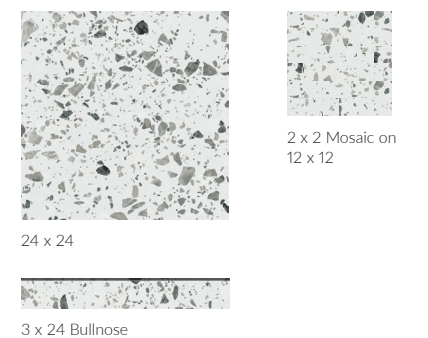

TAZZO

SPECIFICATIONS

- Pressed Porcelain
- 4 Colors Available
- Made in Spain
- Interior Use
- Floor and Wall

COLORS AVAILABLE

SIZES AVAILABLE

CIRCUIT

SPECIFICATIONS

- Porcelain Mosaics
- 12 x 12 Mesh
- 6 Styles Available
- Made in Vietnam
- Matte Finish
- Floor and Wall