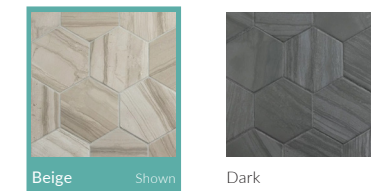

COLORS AVAILABLE

Bianco Shown

Beige

Grigio

Tufo

SIZES AVAILABLE

16 x 24

16 x 16

8 x 16

8 x 8

STRIA

SPECIFICATIONS

- Pressed Porcelain
- 4 Colors Available
- Made in Spain
- Interior Use
- Floor and Wall

COLORS AVAILABLE

Beige Shown

Dark

Grey

White

SIZES AVAILABLE

4.5 x 4 Hexagon

OXFORD

SPECIFICATIONS

- Porcelain Body
- Rectified Edge
- 4 Colors Available
- Made in USA
- Matte Finish
- Floor and Wall

COLORS AVAILABLE