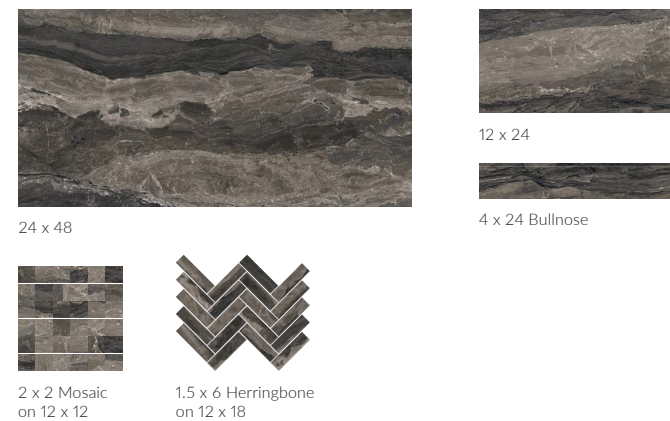

MARBLE LOOK

EVOLUTION

SPECIFICATIONS

- Rectified Porcelain
- Porcelain Body
- 5 Colors Available
- Made in Italy
- Polished Finish
- Floor and Wall

COLORS AVAILABLE

SIZES AVAILABLE

OSAKA

SPECIFICATIONS

- Rectified Porcelain
- 1 Color Available
- Made in Spain
- Interior Use
- Floor and Wall

SIZES AVAILABLE

SIZES AVAILABLE

* Cut to Order:
Allow 2-3 weeks

KITA

SPECIFICATIONS

- Rectified Porcelain
- 2 Colors Available
- Made in Spain
- Interior Use
- Floor and Wall