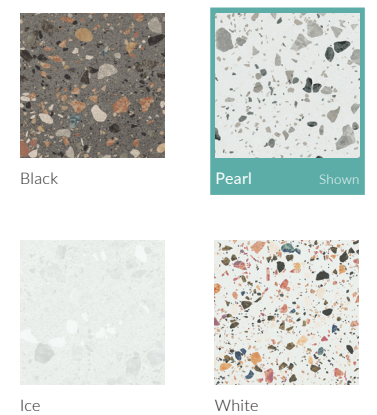

SPECIFICATIONS

- Porcelain Body
- Pressed Edge
- 7 Colors Available
- Made in Brazil
- Matte Finish
- Floor and Wall

COLORS AVAILABLE

SIZES AVAILABLE

GRAND BANKS

SPECIFICATIONS

- Rectified Porcelain
- 3 Colors Available
- Made in Spain
- Interior Use
- Floor and Wall

COLORS AVAILABLE

SIZES AVAILABLE

MODERN SLATE

SPECIFICATIONS

- Porcelain Body
- Rectified Edge
- 4 Colors Available
- Made in USA
- Interior/Exterior
- Floor and Wall

COLORS AVAILABLE

SIZES AVAILABLE

surface art

ASPEN

SPECIFICATIONS

- Rectified Porcelain
- 5 Colors Available
- Polished or Honed
- Made in Turkey
- Interior Use
- Floor and Wall
- True White: Glazed
- Other Colors: Unglazed

COLORS AVAILABLE

SIZES AVAILABLE

TAZZO

SPECIFICATIONS

- Pressed Porcelain
- 4 Colors Available
- Made in Spain
- Interior Use
- Floor and Wall

COLORS AVAILABLE

SIZES AVAILABLE

CIRCUIT

SPECIFICATIONS

- Porcelain Mosaics
- 12 x 12 Mesh
- 6 Styles Available
- Made in Vietnam
- Matte Finish
- Floor and Wall