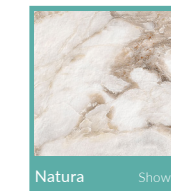

SIZES AVAILABLE