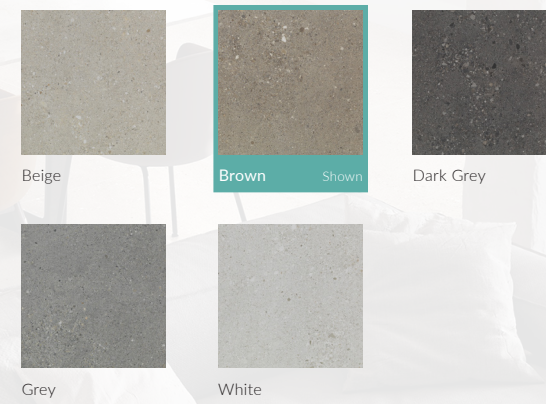

Grey

White

SIZES AVAILABLE

4.5 x 4 Hexagon

OXFORD

SPECIFICATIONS

- Porcelain Body
- Rectified Edge
- 4 Colors Available
- Made in USA
- Matte Finish
- Floor and Wall

COLORS AVAILABLE

SIZES AVAILABLE

URBAN CONCRETE
Brown

URBAN CONCRETE

SPECIFICATIONS

- Porcelain Body
- Rectified Edge
- 5 Colors Available
- Made in Italy
- Matte Finish
- Floor and Wall

COLORS AVAILABLE

SIZES AVAILABLE

OASIS

SPECIFICATIONS

- Porcelain Body
- Pressed Edge
- 7 Colors Available
- Made in Brazil
- Matte Finish
- Floor and Wall

COLORS AVAILABLE

SIZES AVAILABLE

GRAND BANKS

SPECIFICATIONS

- Rectified Porcelain
- 3 Colors Available
- Made in Spain
- Interior Use
- Floor and Wall

COLORS AVAILABLE

SIZES AVAILABLE

MODERN SLATE

SPECIFICATIONS

- Porcelain Body
- Rectified Edge
- 4 Colors Available
- Made in USA
- Interior/Exterior
- Floor and Wall

COLORS AVAILABLE

SIZES AVAILABLE

surface art