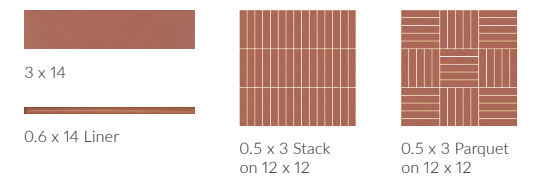

SIZES AVAILABLE

4 x 16 Gale Glossy 4 x 16 Breeze Glossy

4 x 16 Still Glossy

TRINIDAD

SPECIFICATIONS

- Ceramic Body
- Interior Use
- 8 Colors Available
- Wall Installation Only
- Made in Brazil

SIZES AVAILABLE

3 x 14 0.6 x 14 Liner 0.5 x 3 Stack on 12 x 12 0.5 x 3 Parquet on 12 x 12

COLORS AVAILABLE

Arizona Bora Bora Jalapao

Mandacaru Noronha Riviera Shown

Sardenha Serido

Get everything you need at the newly designed [surfaceartinc.com](https://www.surfaceartinc.com)