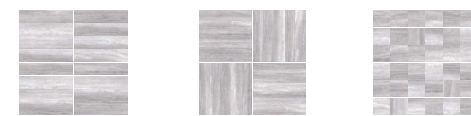

4 x 24 Bullnose

1.5 x 6 Stack Mosaic on 12 x 12

1 x 6 Parquet Mosaic on 12 x 12

2 x 2 Mosaic on 12 x 12