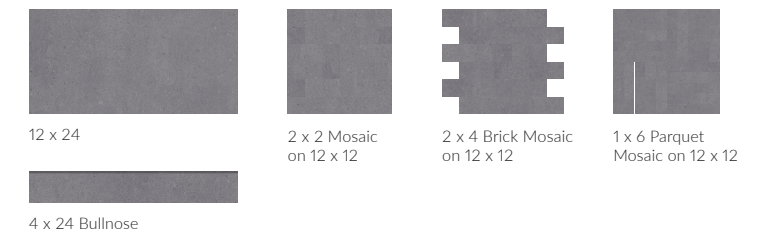

Grey

White

SIZES AVAILABLE

4.5 x 4 Hexagon

OXFORD

SPECIFICATIONS

- Porcelain Body
- Rectified Edge
- 4 Colors Available
- Made in USA
- Matte Finish
- Floor and Wall

COLORS AVAILABLE

SIZES AVAILABLE

URBAN CONCRETE
Brown

URBAN CONCRETE

SPECIFICATIONS

- Porcelain Body
- Rectified Edge
- 5 Colors Available
- Made in Italy
- Matte Finish
- Floor and Wall

COLORS AVAILABLE

SIZES AVAILABLE

OASIS

SPECIFICATIONS

- Porcelain Body
- Pressed Edge
- 7 Colors Available
- Made in Brazil
- Matte Finish
- Floor and Wall

COLORS AVAILABLE

SIZES AVAILABLE

GRAND BANKS

SPECIFICATIONS

- Rectified Porcelain
- 3 Colors Available
- Made in Spain
- Interior Use
- Floor and Wall