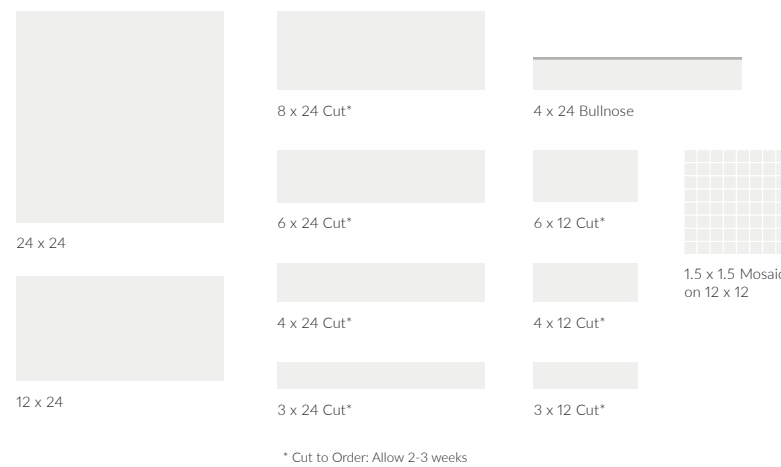

COLORS AVAILABLE

SIZES AVAILABLE

MODERN SLATE

SPECIFICATIONS

- Porcelain Body
- Rectified Edge
- 4 Colors Available
- Made in USA
- Interior/Exterior
- Floor and Wall

COLORS AVAILABLE

SIZES AVAILABLE

surface art

ASPEN

SPECIFICATIONS

- Rectified Porcelain
- 5 Colors Available
- Polished or Honed
- Made in Turkey
- Interior Use
- Floor and Wall
- True White: Glazed
- Other Colors: Unglazed

COLORS AVAILABLE

SIZES AVAILABLE