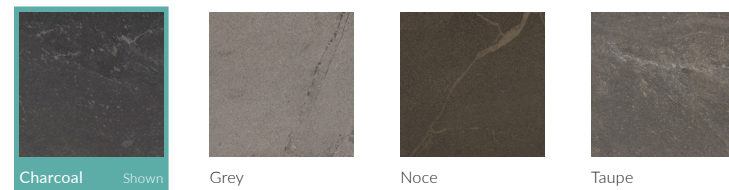

SIZES AVAILABLE

URBAN CONCRETE
Brown

URBAN CONCRETE

SPECIFICATIONS

- Porcelain Body
- Rectified Edge
- 5 Colors Available
- Made in Italy
- Matte Finish
- Floor and Wall

COLORS AVAILABLE

SIZES AVAILABLE

OASIS

SPECIFICATIONS

- Porcelain Body
- Pressed Edge
- 7 Colors Available
- Made in Brazil
- Matte Finish
- Floor and Wall

COLORS AVAILABLE

SIZES AVAILABLE

GRAND BANKS

SPECIFICATIONS

- Rectified Porcelain
- 3 Colors Available
- Made in Spain
- Interior Use
- Floor and Wall

COLORS AVAILABLE

SIZES AVAILABLE

MODERN SLATE

SPECIFICATIONS

- Porcelain Body
- Rectified Edge
- 4 Colors Available
- Made in USA
- Interior/Exterior
- Floor and Wall

COLORS AVAILABLE

SIZES AVAILABLE

surface art

ASPEN

SPECIFICATIONS

- Rectified Porcelain
- 5 Colors Available
- Polished or Honed
- Made in Turkey
- Interior Use
- Floor and Wall
- True White: Glazed
- Other Colors: Unglazed

COLORS AVAILABLE

SIZES AVAILABLE