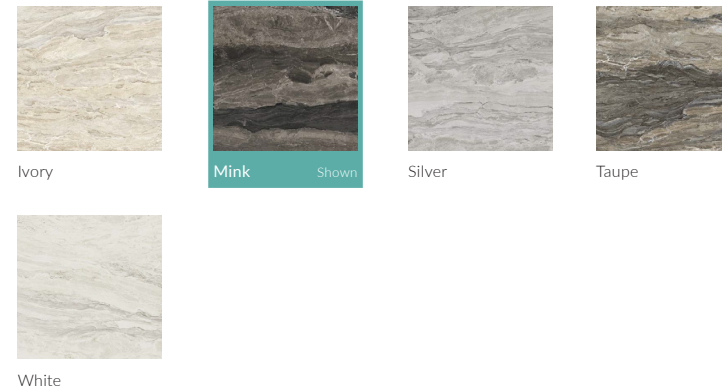

MARBLE LOOK

EVOLUTION

SPECIFICATIONS

- Rectified Porcelain
- Porcelain Body
- 5 Colors Available
- Made in Italy
- Polished Finish
- Floor and Wall

COLORS AVAILABLE

SIZES AVAILABLE

OSAKA

SPECIFICATIONS

- Rectified Porcelain
- 1 Color Available
- Made in Spain
- Interior Use
- Floor and Wall

SIZES AVAILABLE

SIZES AVAILABLE

* Cut to Order:
Allow 2-3 weeks

KITA

SPECIFICATIONS

- Rectified Porcelain
- 2 Colors Available
- Made in Spain
- Interior Use
- Floor and Wall

SPECIFICATIONS

- Porcelain Body
- Pressed Edge
- 7 Colors Available
- Made in Brazil
- Matte Finish
- Floor and Wall

COLORS AVAILABLE

SIZES AVAILABLE

GRAND BANKS

SPECIFICATIONS

- Rectified Porcelain
- 3 Colors Available
- Made in Spain
- Interior Use
- Floor and Wall