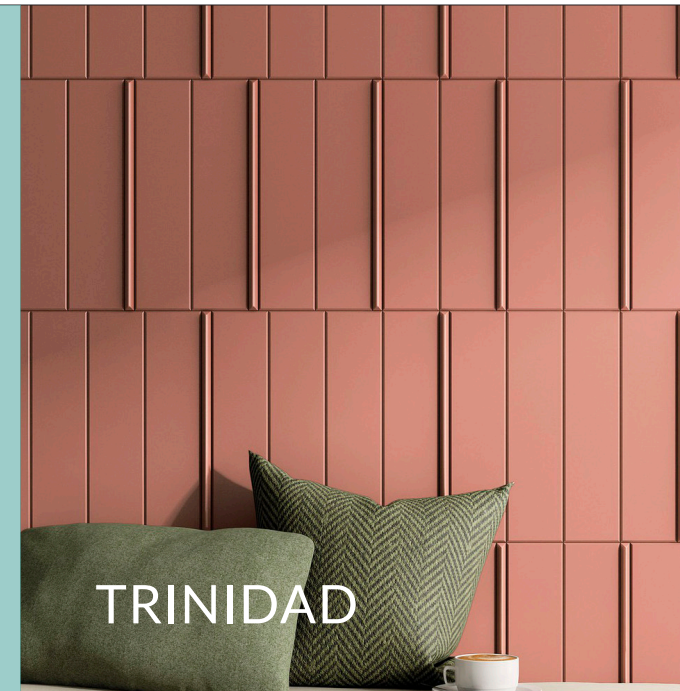

TRINIDAD

SPECIFICATIONS

- Ceramic Body
- Interior Use
- 8 Colors Available
- Wall Installation Only
- Made in Brazil

SIZES AVAILABLE