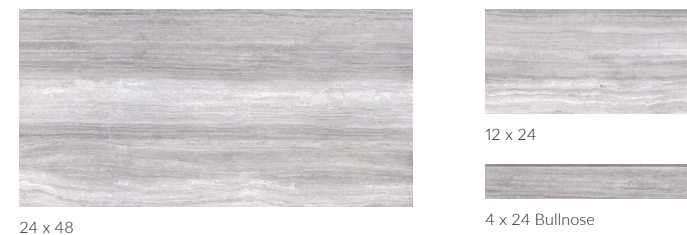

COLORS AVAILABLE

Dolomite

Statuario Shown

SIZES AVAILABLE

24 x 48

ZEN

SPECIFICATIONS

- Porcelain Body
- Rectified Edge
- 4 Colors Available
- Made in Italy
- Polished or Matte
- Floor and Wall

COLORS AVAILABLE

Beige

Grey Shown

Light Taupe

White

SIZES AVAILABLE

24 x 48

12 x 24