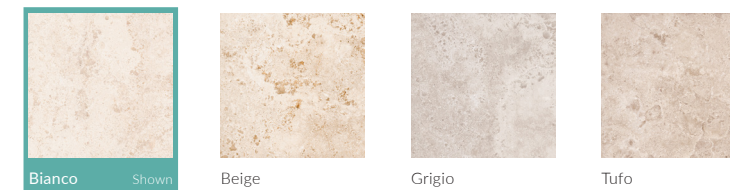

4 x 24 Bullnose

1.5 x 6 Stack Mosaic on 12 x 12

1 x 6 Parquet Mosaic on 12 x 12

2 x 2 Mosaic on 12 x 12

PROVENCE

SPECIFICATIONS

- Porcelain
- Chiseled Edge
- 4 Colors Available
- Made in Italy
- Natural Finish
- Floor and Wall

COLORS AVAILABLE

Bianco Shown

Beige

Grigio

Tufo

SIZES AVAILABLE

16 x 24

16 x 16