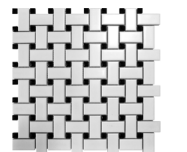

TAZZO

SPECIFICATIONS

- Pressed Porcelain
- 4 Colors Available
- Made in Spain
- Interior Use
- Floor and Wall

COLORS AVAILABLE

SIZES AVAILABLE

CIRCUIT

SPECIFICATIONS

- Porcelain Mosaics
- 12 x 12 Mesh
- 6 Styles Available
- Made in Vietnam
- Matte Finish
- Floor and Wall

STYLES AVAILABLE

1 x 1 White Hexagon on 12 x 12

2 x 2 White Hexagon on 12 x 12

1 x 1 White Hexagon with Black Dot on 12 x 12

2 x 2 White Hexagon with Black Dot on 12 x 12

Pinwheel on 12 x 12

Basketweave on 12 x 12

ELEVATE

SPECIFICATIONS

- Ceramic Body
- Glossy Finish
- Made in Vietnam
- Pressed Edge
- White Also in Matte
- Wall Installation Only

COLORS AVAILABLE

Beige Cool Grey Dark Grey Taupe

Warm Grey White Shown

SIZES AVAILABLE IN ALL COLORS