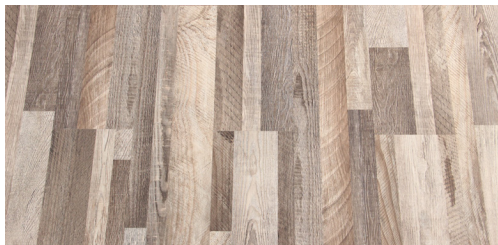

## SPECIFICATIONS

Name	Surface Art Glue Down
Plank Size	7.25 x 48
Wear Layer	12 mil
Gauge	2mm
Commercial Wear Warranty	6 Years
Residential Wear Warranty	12 Years
Usage	Light Commercial
Specification	Wood Grain Embossed
	Waterproof Glue Down Luxury Vinyl Tile
	38.66 s/f per Carton
	80 Boxes per Pallet / 3,093.11 s/f per Pallet

## COLORS

Classic Plank Coastal Grey

Multi Plank Light Spice

Multi Varied Plank Barnwood

Multi Plank Dark Spice

Multi Plank Cape Cod Grey

Rustic Plank Smoke