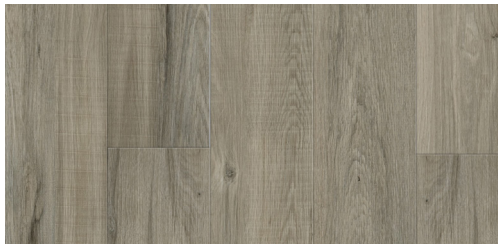

# GLUE DOWN LUXURY VINYL

## SPECIFICATIONS

Name	Surface Art Glue Down
Plank Size	7.25 x 48
Wear Layer	12 mil
Gauge	2mm
Commercial Wear Warranty	6 Years
Residential Wear Warranty	12 Years
Usage	Light Commercial
Specification	Wood Grain Embossed
	Waterproof Glue Down Luxury Vinyl Tile
	38.66 s/f per Carton
	80 Boxes per Pallet / 3,093.11 s/f per Pallet

## COLORS

Classic Plank Coastal Grey

Multi Plank Light Spice

Multi Varied Plank Barnwood

Multi Plank Dark Spice

Multi Plank Cape Cod Grey

Rustic Plank Smoke