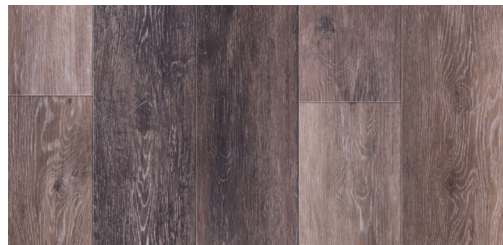

## SPECIFICATIONS

Name	Surface Art Glue Down
Plank Size	7.25 x 48
Wear Layer	12 mil
Gauge	2mm
Commercial Wear Warranty	6 Years
Residential Wear Warranty	12 Years
Usage	Light Commercial
Specification	Wood Grain Embossed
	Waterproof Glue Down Luxury Vinyl Tile
	38.66 s/f per Carton
	80 Boxes per Pallet / 3,093.11 s/f per Pallet

## COLORS

Classic Plank Coastal Grey

Multi Plank Light Spice

Multi Varied Plank Barnwood

Multi Plank Dark Spice

Multi Plank Cape Cod Grey

Rustic Plank Smoke