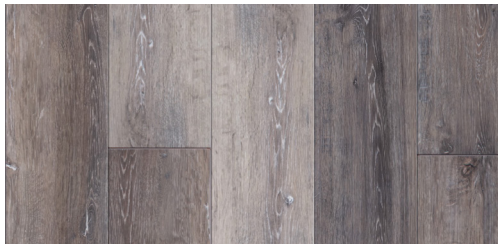

## SPECIFICATIONS

Name	Surface Art Glue Down
Plank Size	7.25 x 48
Wear Layer	12 mil
Gauge	2mm
Commercial Wear Warranty	6 Years
Residential Wear Warranty	12 Years
Usage	Light Commercial
Specification	Wood Grain Embossed
	Waterproof Glue Down Luxury Vinyl Tile
	38.66 s/f per Carton
	80 Boxes per Pallet / 3,093.11 s/f per Pallet

## COLORS

Classic Plank Coastal Grey

Multi Plank Light Spice

Multi Varied Plank Barnwood

Multi Plank Dark Spice

Multi Plank Cape Cod Grey

Rustic Plank Smoke